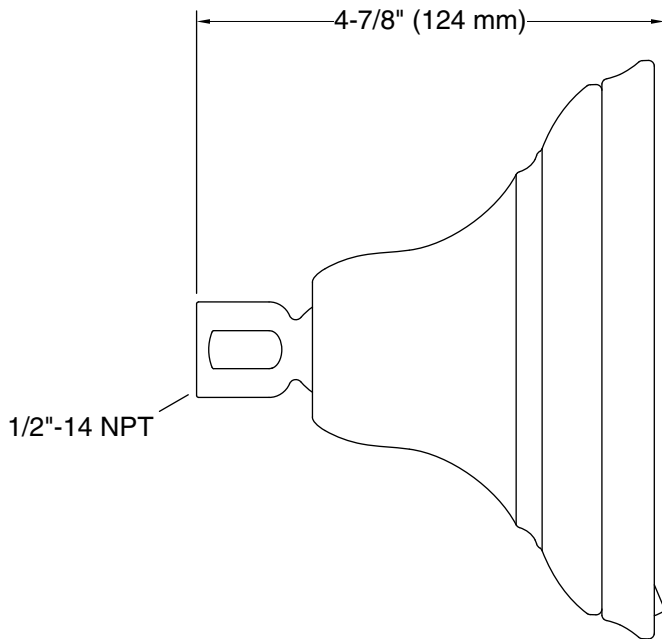

Technical Information

All product dimensions are nominal.

Handshower:

Rated maximum flow: 2.5 gal/min (9.5 l/min)

Showerhead/Body Spray:

Rated maximum flow: 2.5 gal/min (9.5 l/min)

Notes

Install this product according to the installation instructions.