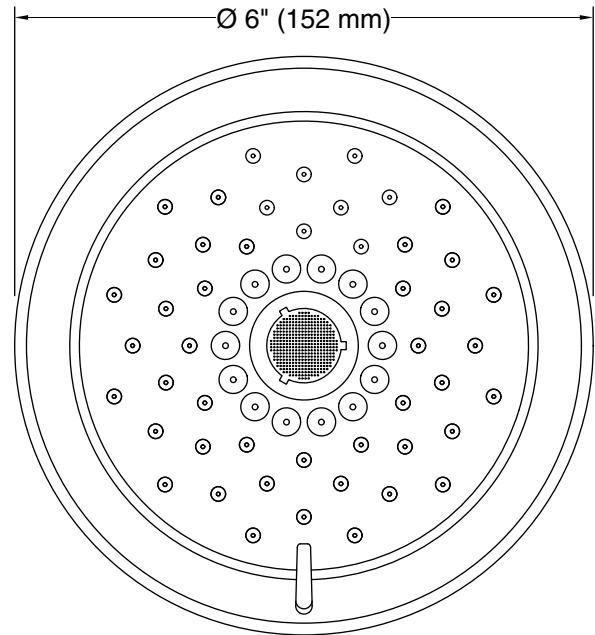

Features

- Multifunction showerhead and handshower each have advanced spray engines to provide three experiences: full coverage, pulsating massage, and silk spray
- Full coverage spray produces an encompassing spray ideal for everyday use
- Pulsating massage spray targets sore muscles to ease away aches and pains
- Silk spray releases a dense, luxurious spray ideal for rinsing
- Thumb tab allows for a smooth transition between sprays
- MasterClean™ sprayface features an easy-to-clean surface that withstands mineral buildup and maximizes spray performance
- 2.5 gpm (9.5 lpm) maximum flow rate
- Coordinates with Bancroft and Devonshire faucets and accessories

Material

- KOHLER® finishes resist corrosion and tarnishing

Installation

- Shower arm and flange sold separately
- 1/2"-14 NPT connection.
- Wall-mount

Recommended Products/Accessories

K-7397 Shower Arm and Flange
K-7395 Shower Arm and Flange
K-23723 Faucet cleaner

Color tiles intended for reference only.

Color	Code	Description
	CP	Polished Chrome
	SN	Vibrant® Polished Nickel
	PB	Vibrant® Polished Brass
	BN	Vibrant® Brushed Nickel

Technical Information

All product dimensions are nominal.