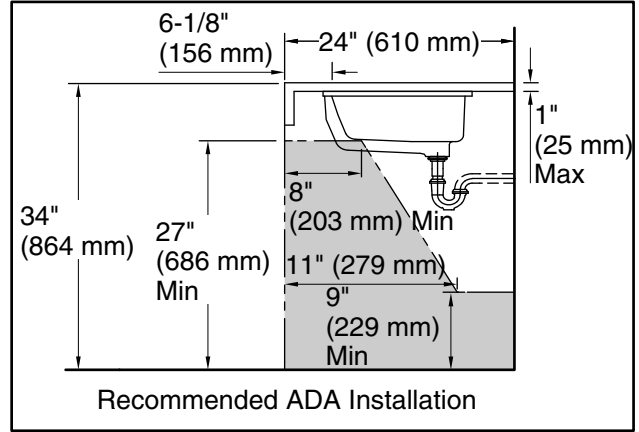

Features

- Rectangular basin with curved bottom
- Overflow drain
- No faucet holes; requires wall- or counter-mount faucet

Material

- Vitreous china

Installation

- Undermount

Recommended Products/Accessories

Marble Installation

Wood Installation

Technical Information

All product dimensions are nominal.

Bowl area:	Length: 20-5/8" (524 mm)
	Width: 13-5/8" (346 mm)
	Water depth: 4-5/8" (117 mm)
With overflow:	Yes
Drain hole:	1-3/4" (44 mm)
Template:	1002977-7, required, not included