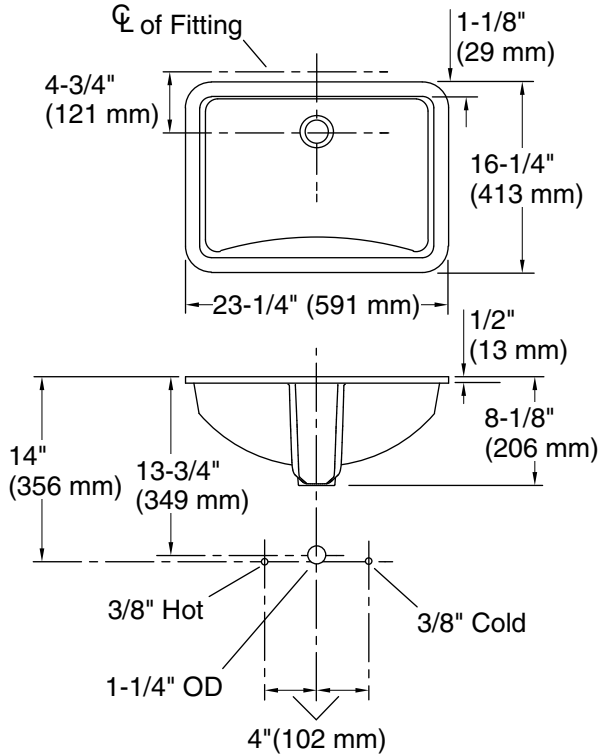

Features

- Rectangular basin with curved bottom
- Overflow drain
- No faucet holes; requires wall- or counter-mount faucet

Material

- Vitreous china

Installation

- Undermount

Recommended Products/Accessories

Marble Installation

Wood Installation

Technical Information

All product dimensions are nominal.

Bowl area:	Length: 20-5/8" (524 mm)
	Width: 13-5/8" (346 mm)
	Water depth: 4-5/8" (117 mm)
With overflow:	Yes
Drain hole:	1-3/4" (44 mm)
Template:	1002977-7, required, not included

Notes

Install this product according to the installation instructions.

The product diagram is based on the K-8998 adjustable P-trap with 1" (25 mm) of tailpiece exposed.

NOTICE: Countertop manufacturer or cutter must use the current product template available at www.kohler.com, or by calling 1-800-4KOHLER. Kohler Co. is not responsible for cutout errors when the incorrect cutout template is used.