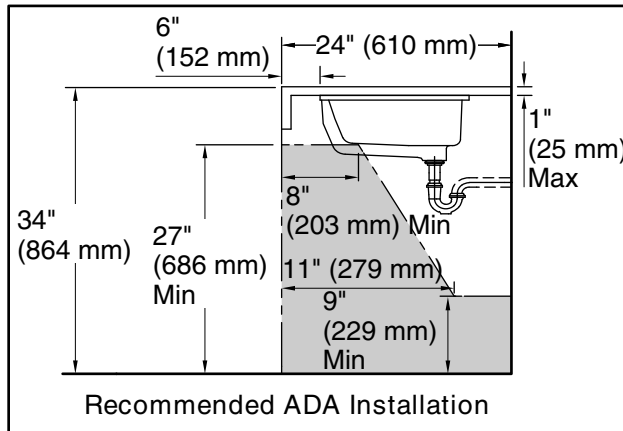

Technical Information

All product dimensions are nominal.

Bowl area:	Length: 18-5/8" (473 mm)
	Width: 12-1/4" (311 mm)
	Water depth: 4-5/8" (117 mm)
With overflow:	Yes
Drain hole:	1-3/4" (44 mm)
Template:	1053195-7, required, not included

Notes

Install this product according to the installation instructions.

The product diagram is based on the K-8998 adjustable P-trap with 1" (25 mm) of tailpiece exposed.

NOTICE: Countertop manufacturer or cutter must use the current product template available at www.kohler.com, or by calling 1-800-4KOHLER. Kohler Co. is not responsible for cutout errors when the incorrect cutout template is used.

ADA compliant when installed to the specific requirements of these regulations.