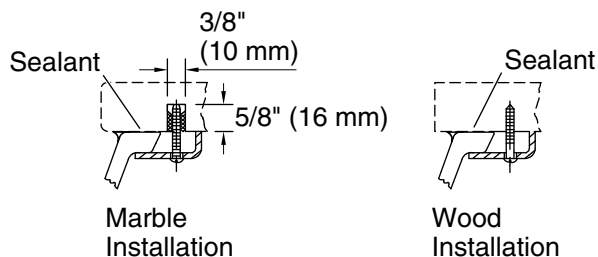

Technical Information

All product dimensions are nominal.

Bowl area:	Length: 18-5/8" (473 mm)
	Width: 12-1/4" (311 mm)
	Water depth: 4-5/8" (117 mm)
With overflow:	Yes
Drain hole:	1-3/4" (44 mm)
Template:	1053195-7, required, not included

Notes

Install this product according to the installation instructions.

The product diagram is based on the K-8998 adjustable P-trap with 1" (25 mm) of tailpiece exposed.

NOTICE: Countertop manufacturer or cutter must use the current product template available at www.kohler.com, or by calling 1-800-4KOHLER. Kohler Co. is not responsible for cutout errors when the incorrect cutout template is used.

ADA compliant when installed to the specific requirements of these regulations.