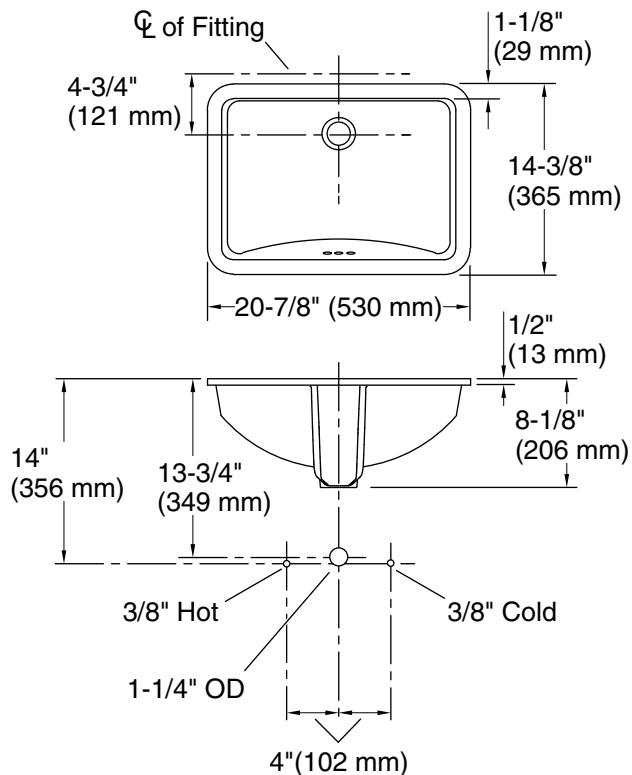

Features

- Rectangular basin with curved bottom
- Overflow drain
- No faucet holes; requires wall- or counter-mount faucet
- 1193643 clamp assembly

Material

- Vitreous china

Installation

- Undermount

Recommended Products/Accessories

Available Colors/Finishes

Color tiles intended for reference only.

Color	Code	Description
	0	White
	96	Biscuit
	NY	Dune
	95	Ice™ Grey
	58	Thunder™ Grey
	7	Black Black™

Technical Information

All product dimensions are nominal.

Bowl area:	Length: 18-5/8" (473 mm)
	Width: 12-1/4" (311 mm)
	Water depth: 4-5/8" (117 mm)
With overflow:	Yes
Drain hole:	1-3/4" (44 mm)
Template:	1053195-7, required, not included

Notes

Install this product according to the installation instructions.

The product diagram is based on the K-8998 adjustable P-trap with 1" (25 mm) of tailpiece exposed.

NOTICE: Countertop manufacturer or cutter must use the current product template available at www.kohler.com, or by calling 1-800-4KOHLER. Kohler Co. is not responsible for cutout errors when the incorrect cutout template is used.