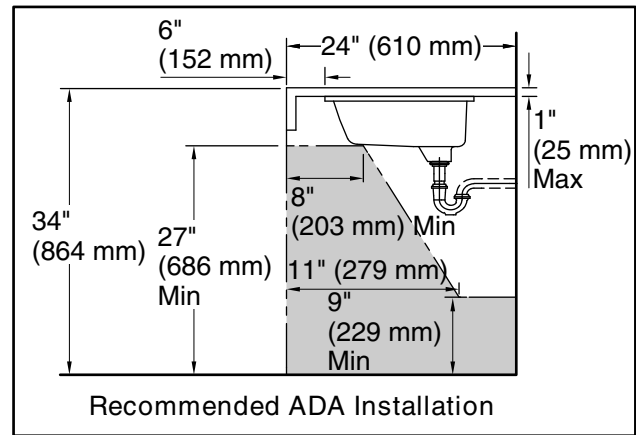

Features

- Glazed underside works beautifully for countertop installations.
- Spacious basin.

Material

- Vitreous china.

Installation

- No faucet holes; requires wall-or counter-mount faucet.
- Undermount.

Technical Information

All product dimensions are nominal.

Installation:	Undermount
Bowl area:	Length: 18-3/8" (467 mm) Width: 11-5/8" (295 mm) Water depth: 4-5/8" (117 mm)
With overflow:	No
Drain hole:	1-3/4" (44 mm)
Template:	1053195-7, required, not included