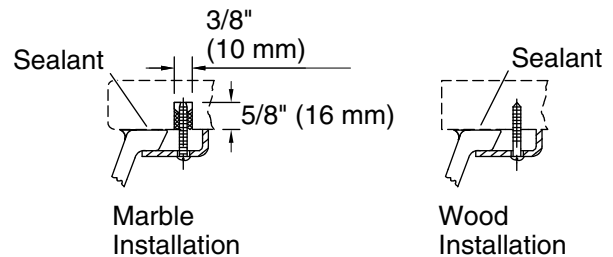

Features

- Glazed underside works beautifully for countertop installations.
- Spacious basin.

Material

- Vitreous china.

Installation

- No faucet holes; requires wall-or counter-mount faucet.
- Undermount.

Technical Information

All product dimensions are nominal.

Installation:	Undermount
Bowl area:	Length: 18-3/8" (467 mm) Width: 11-5/8" (295 mm) Water depth: 4-5/8" (117 mm)
With overflow:	No
Drain hole:	1-3/4" (44 mm)
Template:	1053195-7, required, not included