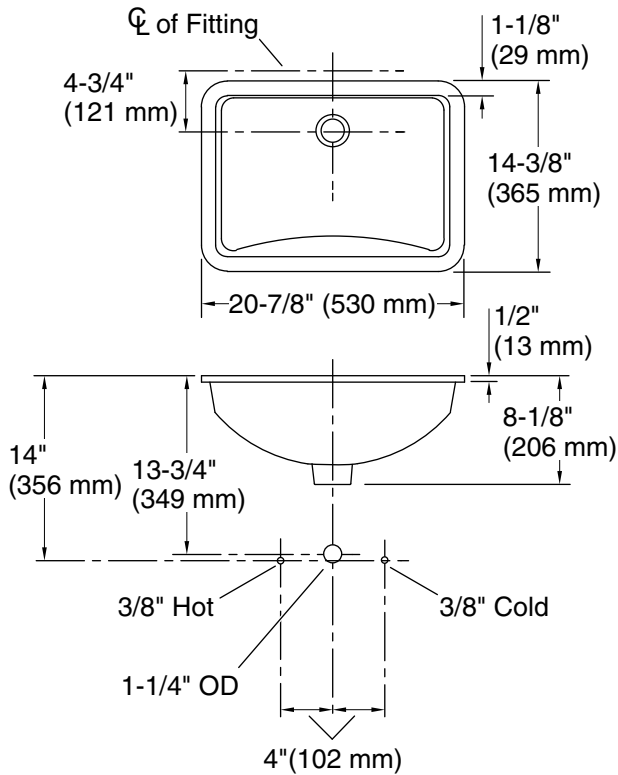

Features

- Glazed underside works beautifully for countertop installations.
- Spacious basin.

Material

- Vitreous china.

Installation

- No faucet holes; requires wall-or counter-mount faucet.
- Undermount.

Technical Information

All product dimensions are nominal.

Installation:	Undermount
Bowl area:	Length: 18-3/8" (467 mm) Width: 11-5/8" (295 mm) Water depth: 4-5/8" (117 mm)
With overflow:	No
Drain hole:	1-3/4" (44 mm)
Template:	1053195-7, required, not included

Notes

Install this product according to the installation instructions.

The product diagram is based on the K-8998 adjustable P-trap with 1" (25 mm) of tailpiece exposed.

NOTICE: Countertop manufacturer or cutter must use the current product template available at www.kohler.com, or by calling 1-800-4KOHLER. Kohler Co. is not responsible for cutout errors when the incorrect cutout template is used.