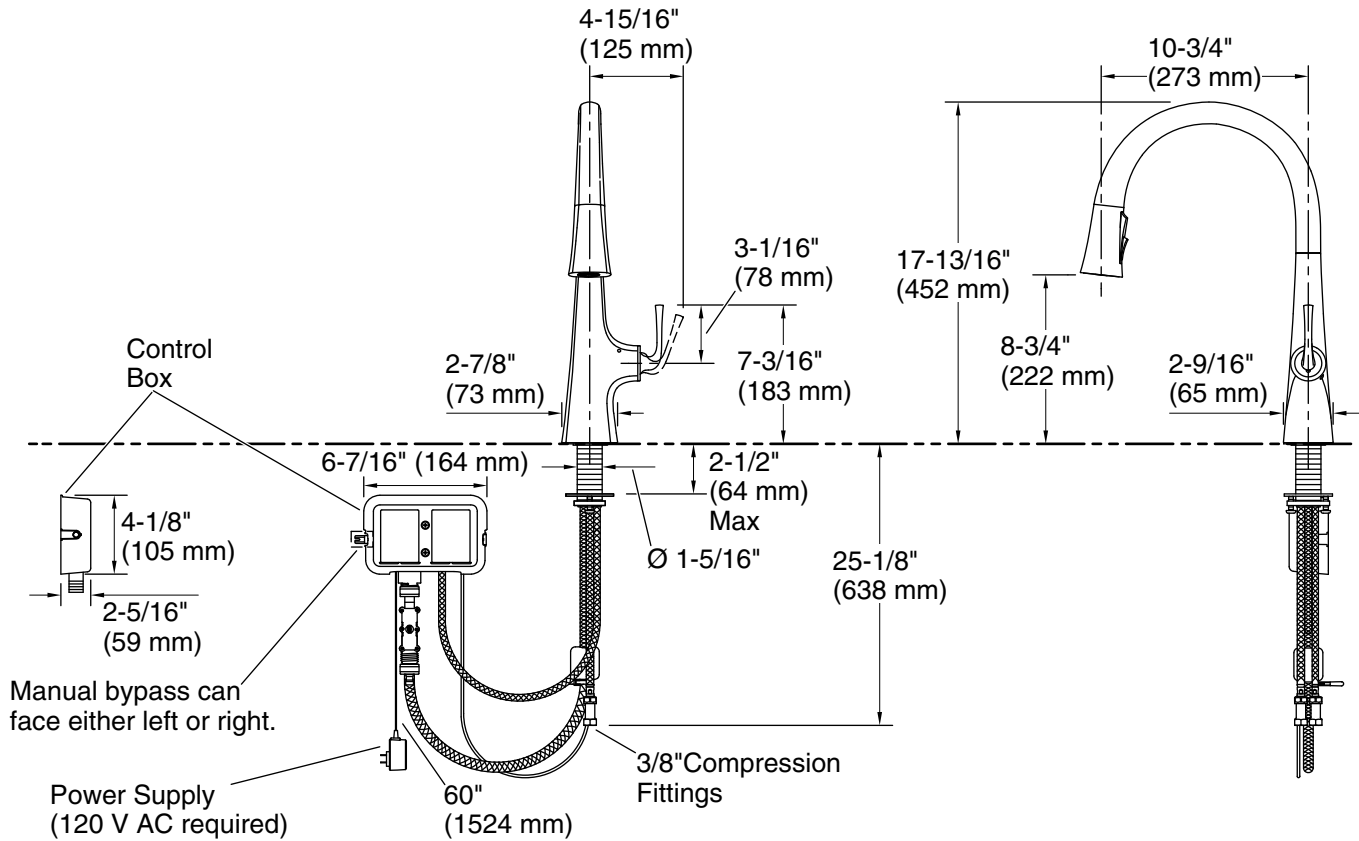

Technical Information

All product dimensions are nominal.

Power source: Plug - AC, not included

Faucet:

Flow rate: 1.5 gal/min (5.7 l/min)

Pressure: 60 psi (4.1 bar)

Drain included: No

Spout:

Spout reach: 10-3/4" (273 mm)

Notes

Install this product according to the installation instructions.

ADA complaint for faucet handles only.

ADA, CSA B651 compliant when installed to the specific requirements of these regulations.