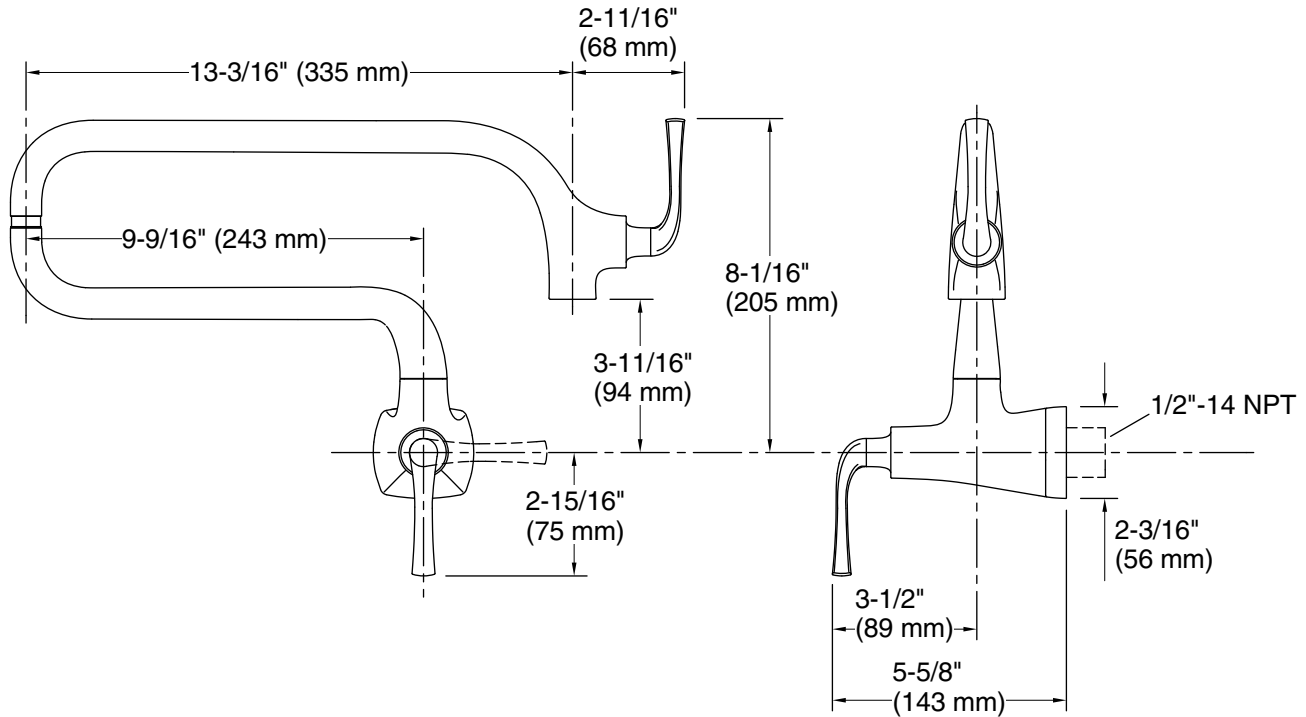

Features

- Articulating spout with 360° rotation offers superior clearance for filling pots on cooktops and ranges
- 22-3/4" (578 mm) swing spout reach
- 3.2 gpm (12.1 lpm) flow rate at 60 psi (4.14 bar)
- Single lever handle with main lever shutoff
- KOHLER® ceramic disc valves exceed industry longevity standards for a lifetime of durable performance

Technical Information

All product dimensions are nominal.

Faucet:

Flow rate: 3.2 gal/min (12.1 l/min)

Pressure: 60 psi (4.1 bar)

Drain included: No

Spout:

Spout reach: 22-3/4" (578 mm)