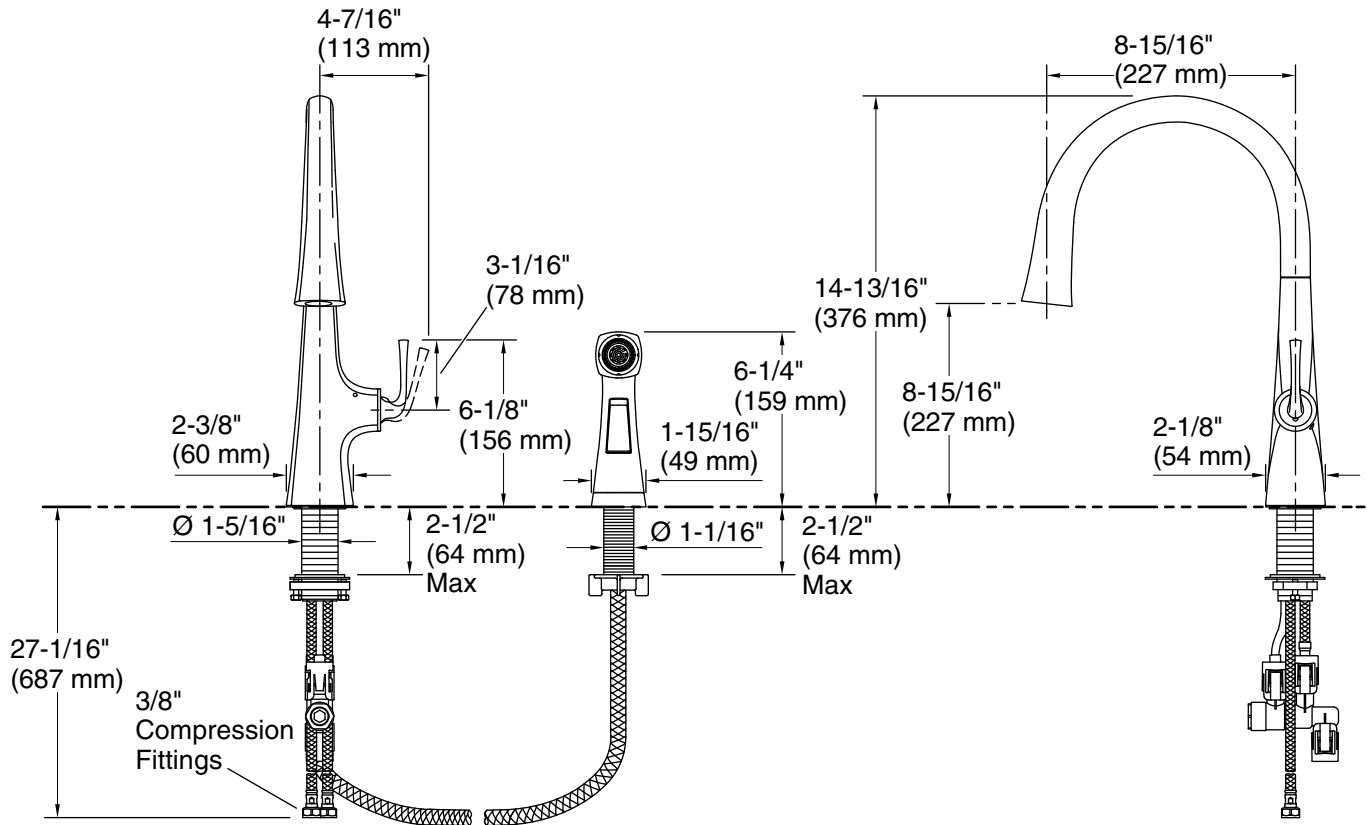

Technical Information

All product dimensions are nominal.

Faucet:

Flow rate: 1.5 gal/min (5.7 l/min)

Pressure: 60 psi (4.1 bar)

Sidespray:

Flow rate: 2.2 gal/min (8.3 l/min)

Pressure: 60 psi (4.1 bar)

Drain included: No

Spout:

Spout reach: 8-15/16" (227 mm)

Notes

Install this product according to the installation instructions.

ADA complaint for faucet handles only.

ADA, CSA B651 compliant when installed to the specific requirements of these regulations.