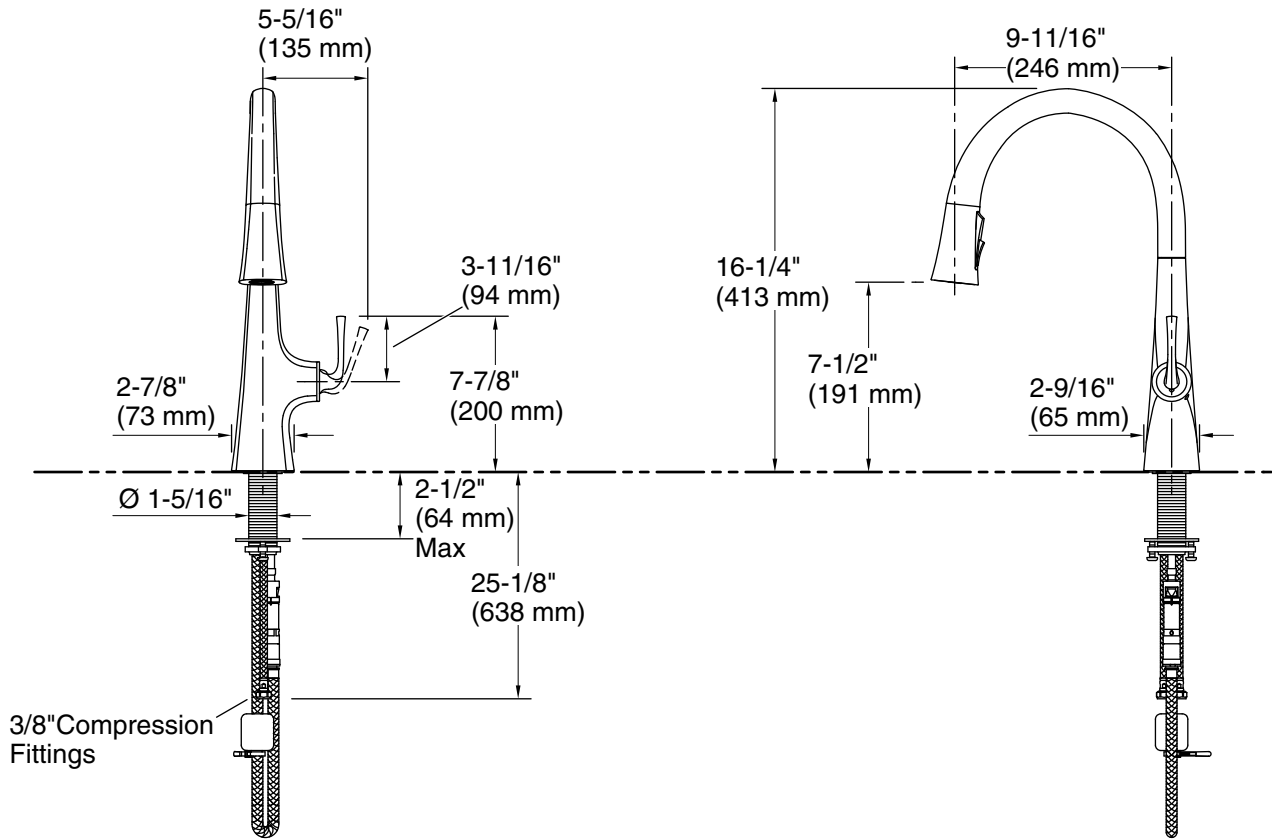

Adapters, Rough-in and Extension Kits

1012715 Range: 2-1/2" (64 mm) -
 4-5/8" (118 mm)

Optional Products/Accessories

K-22071 Three-hole kitchen faucet escutcheon

ADA **CSA B651**

Codes/Standards

ASME A112.18.1/CSA B125.1
 NSF/ANSI/CAN 61
 NSF/ANSI/CAN 372
 All applicable US Federal and State material regulations
 DOE - Energy Policy Act 1992
 California Energy Commission (CEC)
 ADA
 ICC/ANSI A117.1
 CSA B651
 IAPMO Certification

Technical Information

All product dimensions are nominal.

Faucet:

Flow rate: 1.5 gal/min (5.7 l/min)

Pressure: 60 psi (4.1 bar)

Drain included: No

Spout:

Spout reach: 9-11/16" (246 mm)