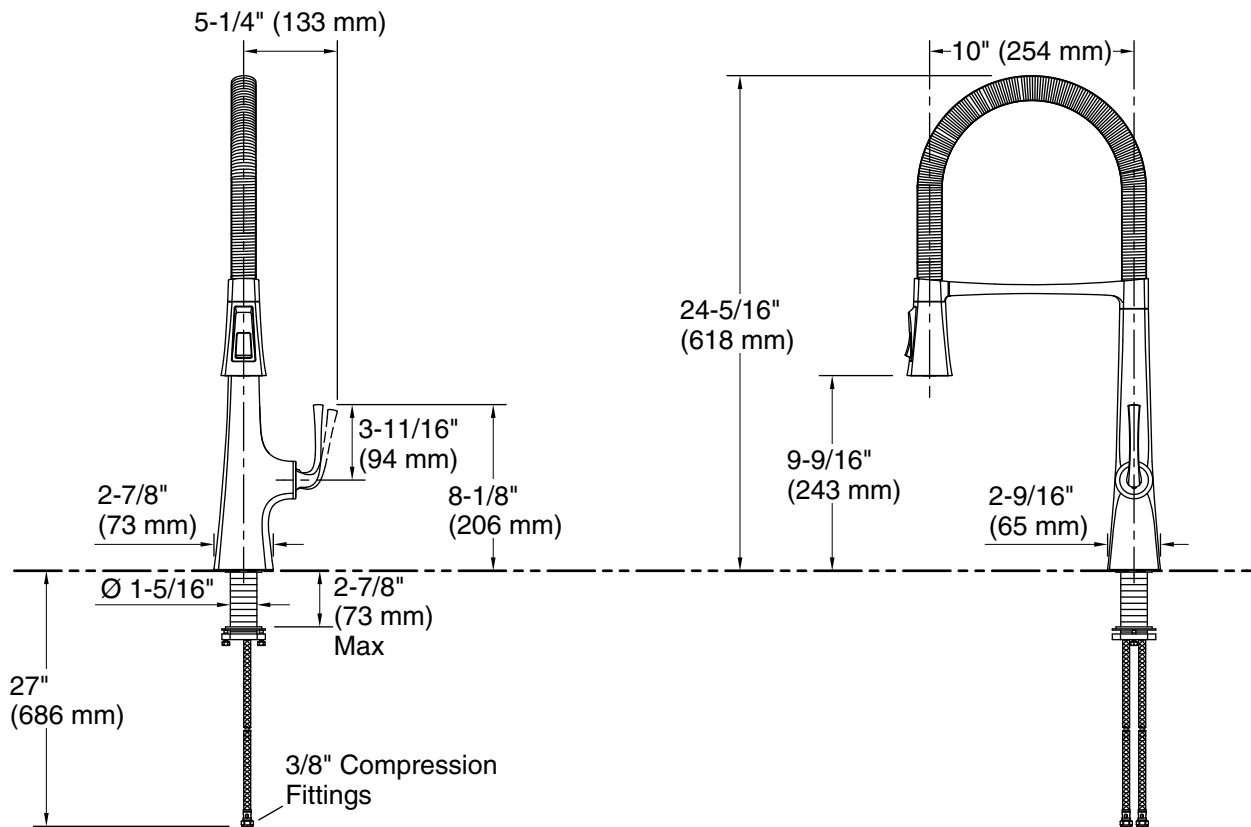

Technical Information

All product dimensions are nominal.

Faucet:

Flow rate: 1.5 gal/min (5.7 l/min)

Pressure: 60 psi (4.1 bar)

Drain included: No

Spout:

Spout reach: 10" (254 mm)

Handle clearance: 5-1/4" (133 mm)

Notes

Install this product according to the installation instructions.

ADA complaint for faucet handles only.

ADA, CSA B651 compliant when installed to the specific requirements of these regulations.