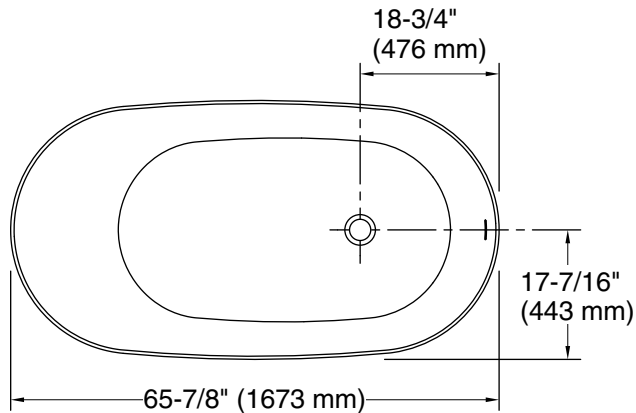

Features

- Freestanding design creates a striking focal point in your bathing area
- 18" (457 mm) depth offers a deep soaking experience
- Integral lumbar support
- Slotted overflow allows for deep soaking
- Center toe-tap drain color-matched to the bath

KOHLER® Plastic Baths and Shower Bases Lifetime Limited Warranty

See website for detailed warranty information.

Technical Information

All product dimensions are nominal.

Drain location:	Center
Weight:	312.4 lbs (141.7 kg)
Water depth:	18" (457 mm)
Water capacity:	82.22 gal (311.2 L)

Notes

Measure your actual product for rough-in details.

Install this product according to the installation instructions.

The hot water supply should be 70% of the capacity of the bath or greater. Installations will vary.