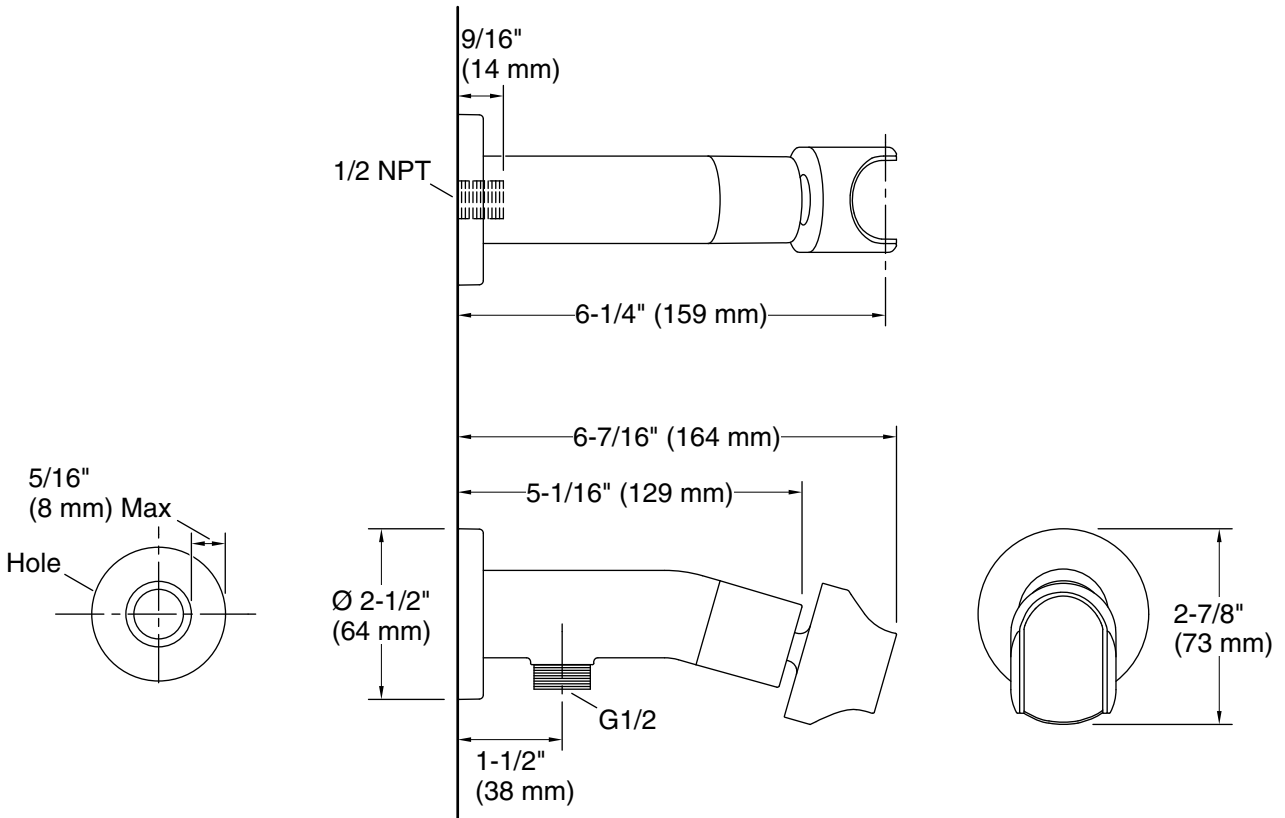

Features

- Requires Statement VES single-function handshower and hose (sold separately)
- Magnetic docking connection allows for handshower height adjustment of 2" (51 mm) and spray angle tilt of 24-58°
- Includes check valve for backflow prevention

Material

- Silicone handshower holder
- Premium metal construction for durability and reliability
- KOHLER® finishes resist corrosion and tarnishing

Installation

- Wall-mount
- 1/2 -14 NPT connection
- May require other adapter based on installation type (sold separately)

Technical Information

All product dimensions are nominal.

Notes

For NPT connection, nipple must extend 9/16" (14 mm) beyond finished wall.