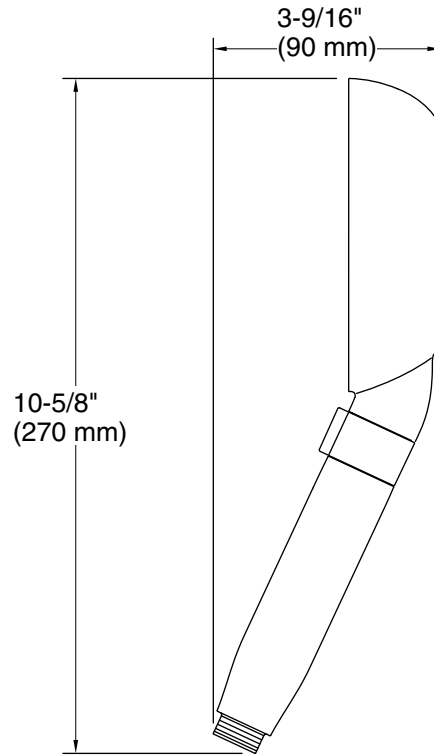

Features

- Wide coverage spray produces an encompassing spray for everyday use
- 1.5 gpm (5.7 lpm) maximum flow rate handshower allows you to save water without sacrificing performance or coverage
- Variable-flow lever lets you adjust from 1.5 gpm (5.7 lpm) down to 0.5 gpm (1.9 lpm) water pause for greater conservation during your shower routine
- Soft silicone sprayface is easy to clean
- Magnetic docking securely holds the handshower in place when paired with the Statement VES handshower holder and supply elbow
- This product can help a building earn Water Efficiency points in LEED® Green Building Rating System

Recommended Products/Accessories

- K-21051 Wall-mount handshower holder and supply elbow
- K-21049 60" shower hose
- K-21050 72" shower hose
- K-23723 Faucet cleaner

Codes/Standards

ASME A112.18.1/CSA B125.1
DOE - Energy Policy Act 1992
EPA WaterSense®
California Energy Commission (CEC)
ADA
ICC/ANSI A117.1
CSA B651
OBC
IAPMO Certification

Technical Information

All product dimensions are nominal.

Handshower:

Rated maximum flow: 1.5 gal/min (5.7 l/min)
Pressure: 45 psi (3.1 bar)

Notes

ADA, OBC, CSA B651 compliant when installed to the specific requirements of these regulations.