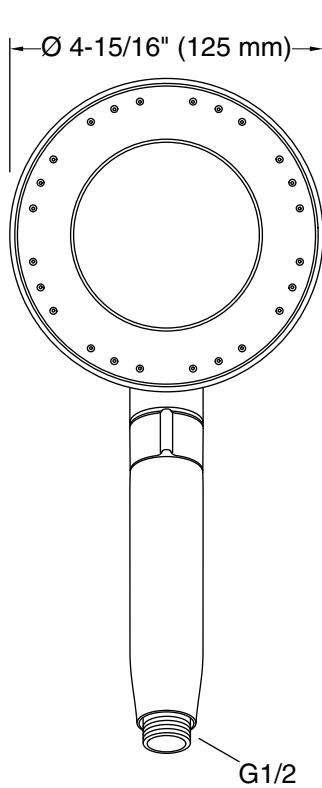

Features

- Wide coverage spray produces an encompassing spray for everyday use
- 1.5 gpm (5.7 lpm) maximum flow rate handshower allows you to save water without sacrificing performance or coverage
- Variable-flow lever lets you adjust from 1.5 gpm (5.7 lpm) down to 0.5 gpm (1.9 lpm) water pause for greater conservation during your shower routine
- Soft silicone sprayface is easy to clean
- Magnetic docking securely holds the handshower in place when paired with the Statement VES handshower holder and supply elbow
- This product can help a building earn Water Efficiency points in LEED® Green Building Rating System

Recommended Products/Accessories

- K-21051 Wall-mount handshower holder and supply elbow
- K-21049 60" shower hose
- K-21050 72" shower hose
- K-23723 Faucet cleaner

Codes/Standards

ASME A112.18.1/CSA B125.1
DOE - Energy Policy Act 1992
EPA WaterSense®
California Energy Commission (CEC)
ADA
ICC/ANSI A117.1
CSA B651
OBC
IAPMO Certification

Technical Information

All product dimensions are nominal.

Handshower:

Rated maximum flow: 1.5 gal/min (5.7 l/min)
Pressure: 45 psi (3.1 bar)

Notes

ADA, OBC, CSA B651 compliant when installed to the specific requirements of these regulations.