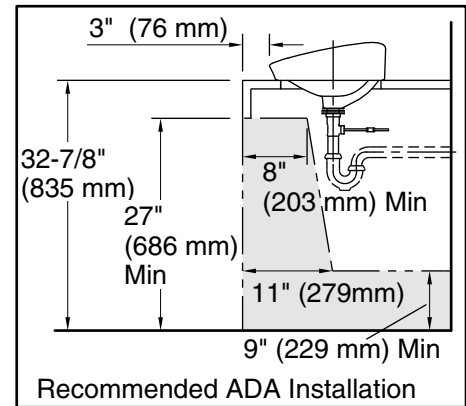

### Technical Information

All product dimensions are nominal.

Installation:	Vessel
Bowl area:	Bowl depth: 3-1/2" (89 mm) Water depth: 2-13/16" (71 mm)
Drain hole:	1-3/4" (44 mm)
Template:	1317552-7, not required, included