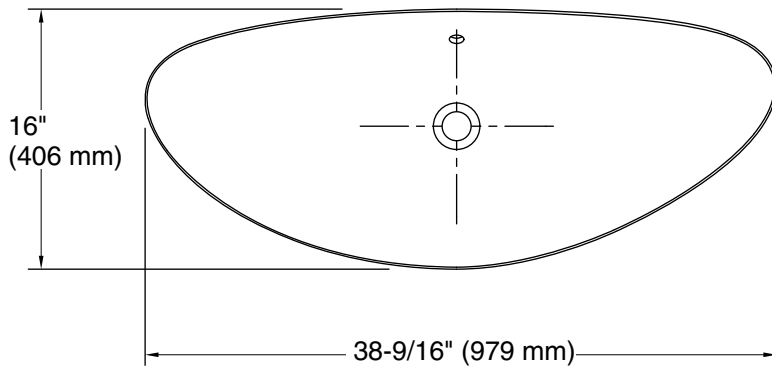

### Technical Information

All product dimensions are nominal.

Installation:	Vessel
Bowl area:	Bowl depth: 3-1/2" (89 mm) Water depth: 2-13/16" (71 mm)
Drain hole:	1-3/4" (44 mm)
Template:	1317552-7, not required, included