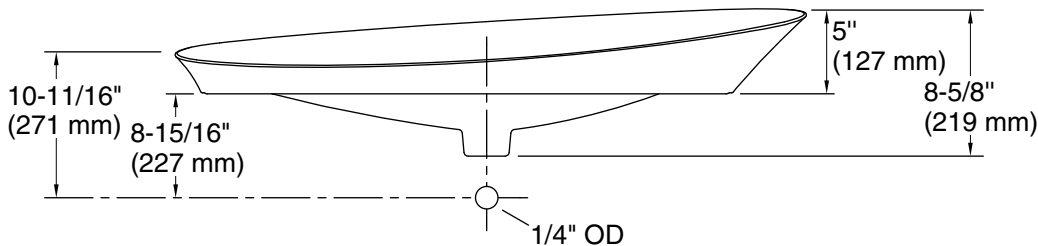

### Technical Information

All product dimensions are nominal.

Installation:	Vessel
Bowl area:	Bowl depth: 3-1/2" (89 mm) Water depth: 2-13/16" (71 mm)
Drain hole:	1-3/4" (44 mm)
Template:	1317552-7, not required, included