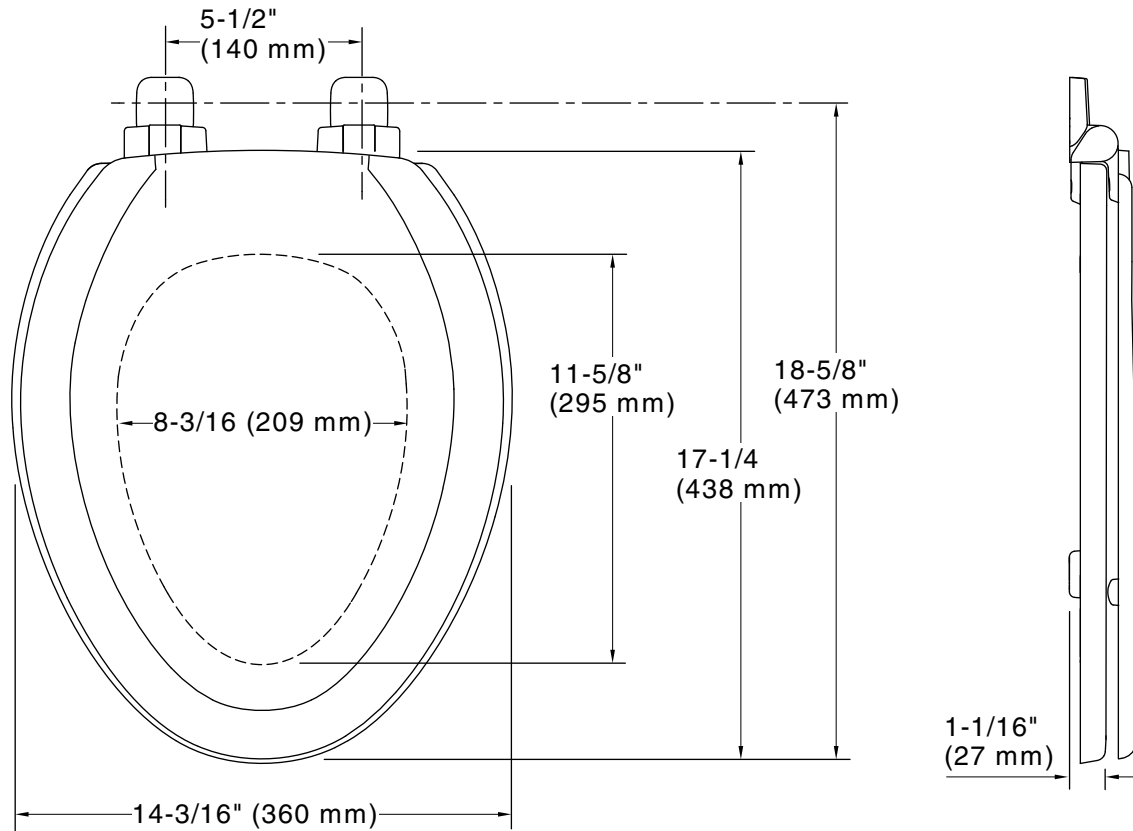

Color	Code	Description
	0	White
	96	Biscuit

Technical Information

All product dimensions are nominal.

Seat shape type: Elongated
Seat front type: Closed-front
Seat-mounting holes: 5-1/2" (140 mm)

Notes

Install this product according to the installation instructions.