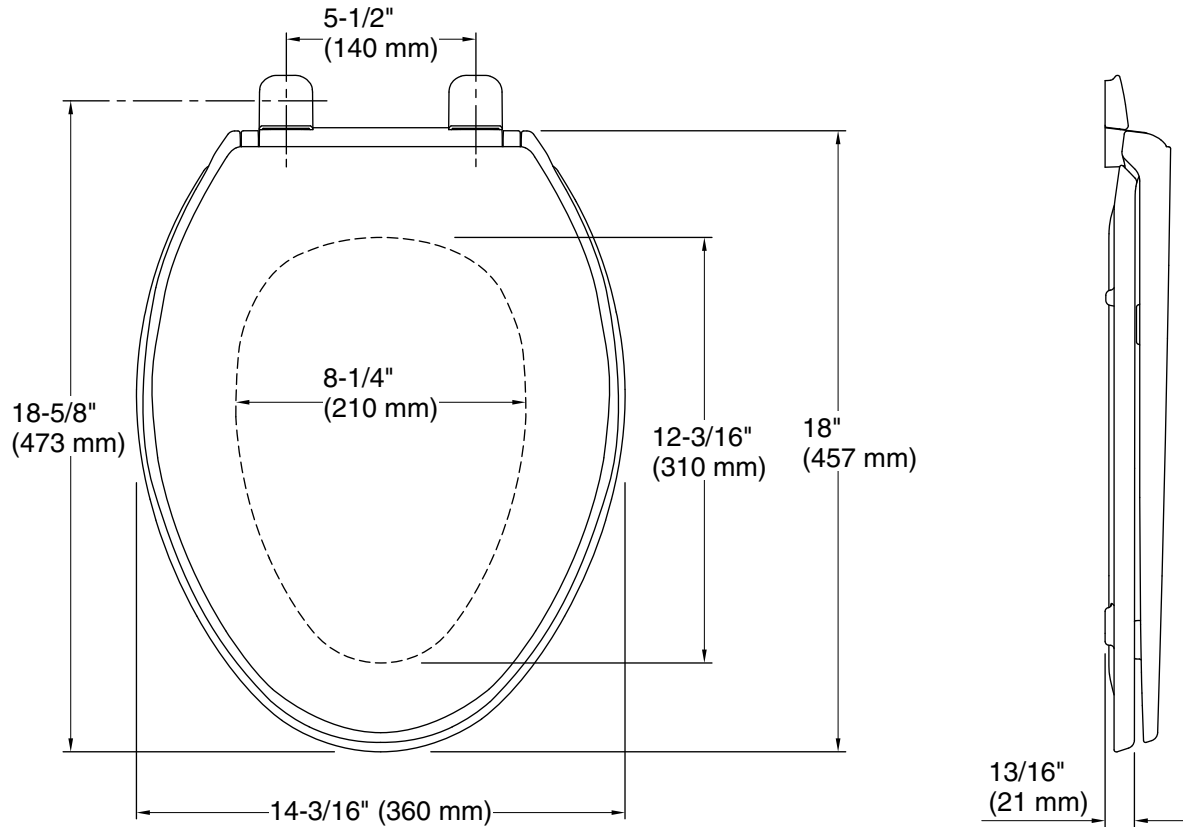

Color	Code	Description
	0	White
	96	Biscuit

Technical Information

All product dimensions are nominal.

Seat shape type: Elongated
Seat front type: Closed-front
Seat-mounting holes: 5-1/2" (140 mm)

Notes

Install this product according to the installation instructions.