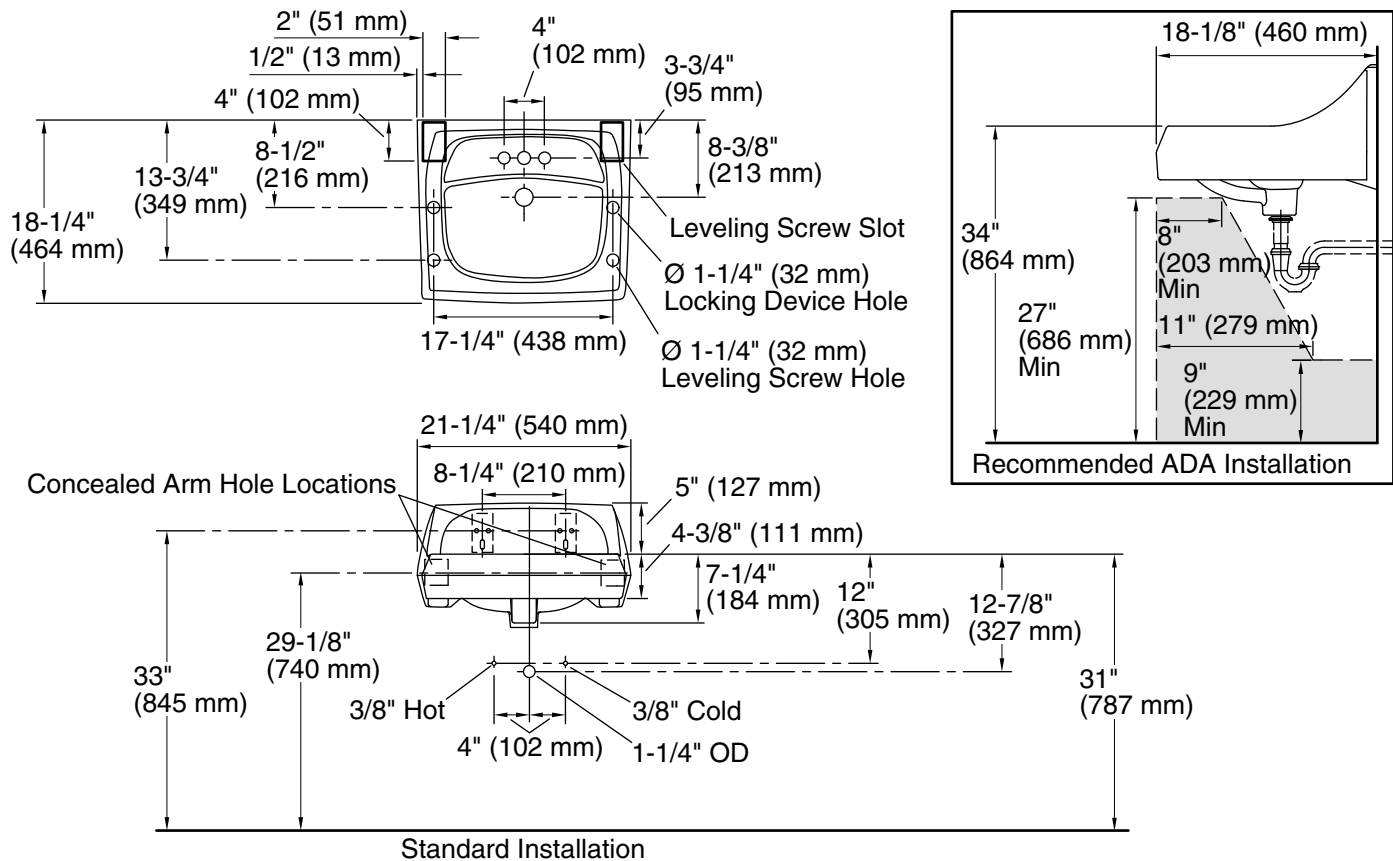

Features

- Made from premium materials that withstand high-volume usage
- 21-1/4" (540 mm) x 18-1/8" (460 mm)
- Faucet sold separately
- Includes wall hanger

Material

- Vitreous china

Installation

- Wall-mount
- Drilled for concealed arm carrier installation

See website for detailed warranty information.

Available Colors/Finishes

Color tiles intended for reference only.

Color	Code	Description
	0	White
	96	Biscuit
	7	Black Black™

Technical Information

All product dimensions are nominal.

Bowl configuration:	Single
Center(s):	4
Bowl area (Only):	Length: 16" (406 mm) Width: 10" (254 mm) Water depth: 3-1/8" (79 mm)
With overflow:	Yes
Number of deck holes:	3
Faucet hole spacing:	4" (102 mm)
Soap/Lotion hole:	1-1/4" (32 mm)
Drain hole:	1-3/4" (44 mm)