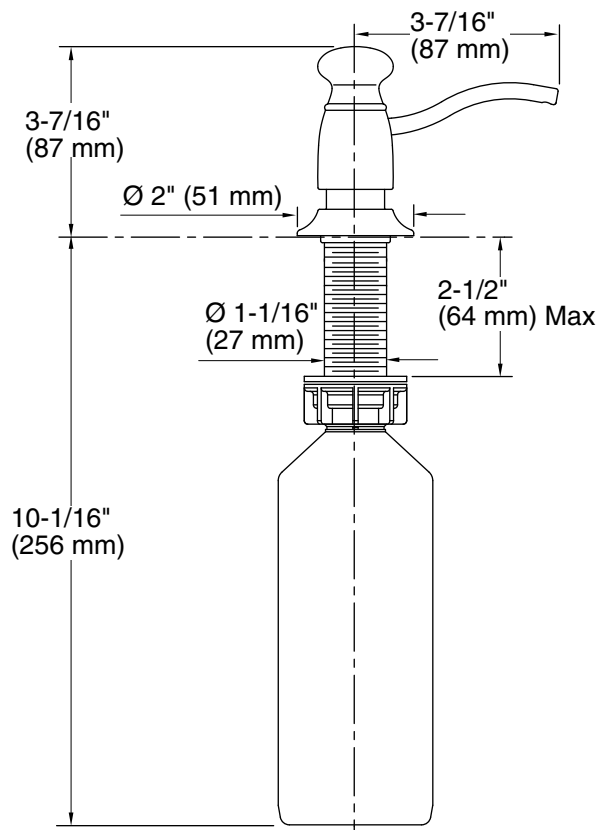

Soap/Lotion Dispenser K-1894-C

Features

- Holds up to 16 ounces of soap or lotion; refillable from top.
- Solid brass construction for durability and reliability.
- Clamshell packed.
- Coordinates with traditional-style faucets.

THE BOLD LOOK
OF **KOHLER**®

Technical Information

All product dimensions are nominal.

Material: Brass

Notes

Install this product according to the installation guide.