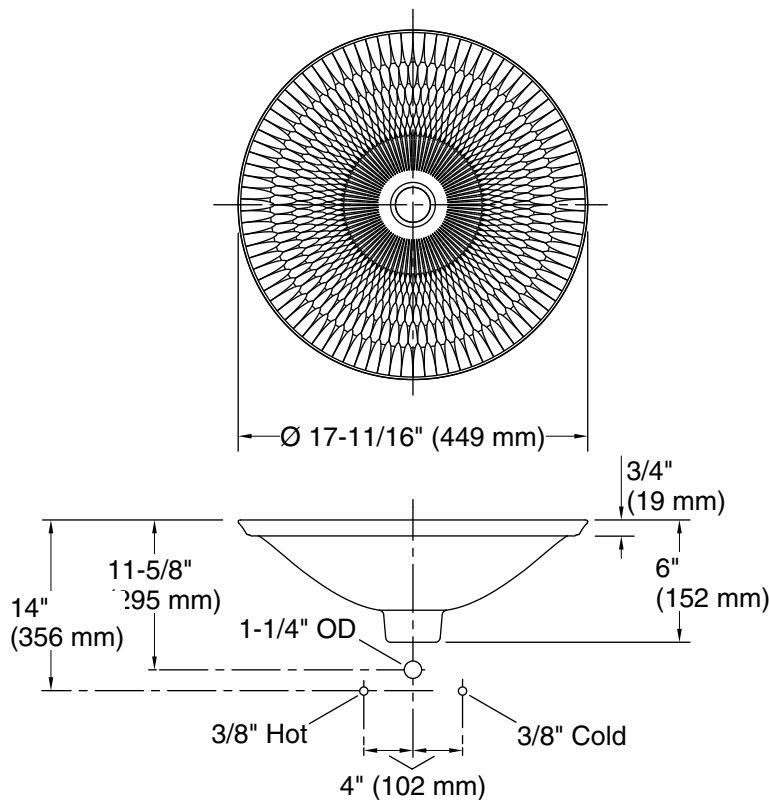

For the most current Specification Sheet, go to www.kohler.com USA or www.kohler.ca Canada

6-7-2024 21:45 - US

THE BOLD LOOK
OF **KOHLER**®

Technical Information

All product dimensions are nominal.

Bowl configuration: Single

Bowl area (Only): Length: 17-1/4" (437 mm)

Width: 17-1/4" (437 mm)

Bowl depth: 4" (102 mm)

Water depth: 4" (102 mm)

Template: 1242827, required, included

Notes

Install this product according to the installation instructions.