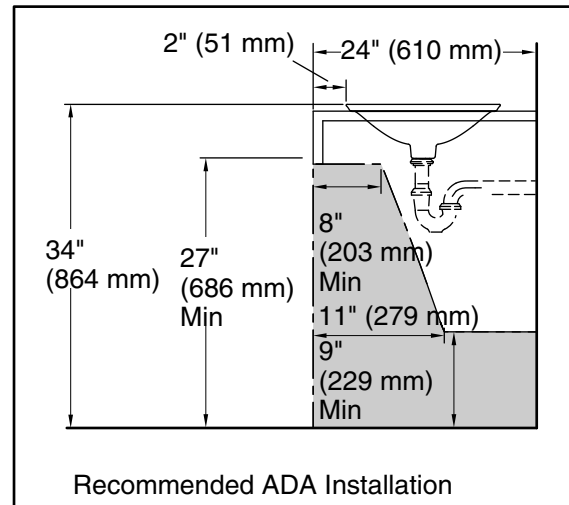

For the most current Specification Sheet, go to www.kohler.com USA or www.kohler.ca Canada

6-7-2024 21:45 - US

THE BOLD LOOK
OF **KOHLER**®

Technical Information

All product dimensions are nominal.

Bowl configuration: Single

Bowl area (Only): Length: 17-1/4" (437 mm)

Width: 17-1/4" (437 mm)

Bowl depth: 4" (102 mm)

Water depth: 4" (102 mm)

Template: 1242827, required, included

Notes

Install this product according to the installation instructions.