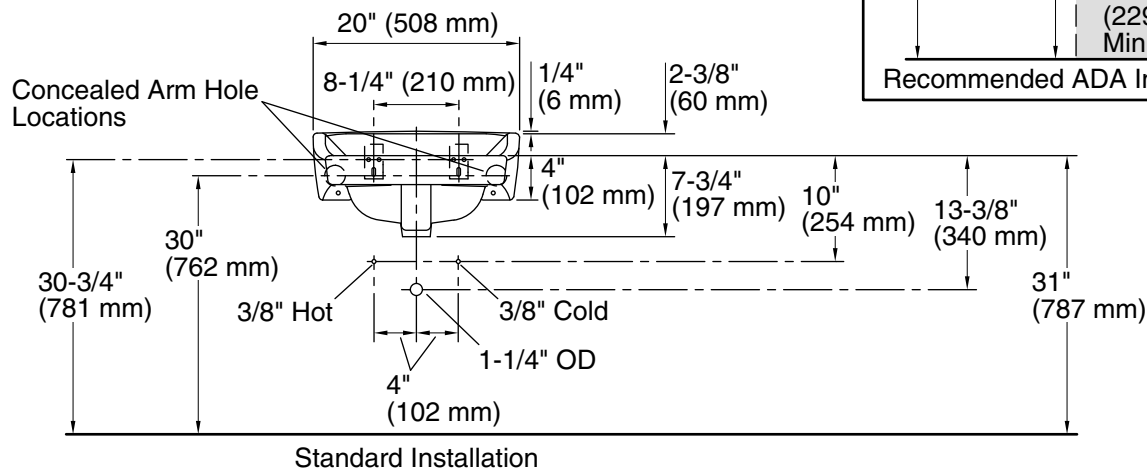

Features

- Made from premium materials that withstand high-volume usage.
- 20"L x 18-1/4"W.
- Faucet not included.
- Ledge-back.
- Includes wall hanger.
- Drilled for concealed arm carrier.

Material

- Vitreous china.

Color	Code	Description
-------	------	-------------

	0	White
	96	Biscuit

Technical Information

All product dimensions are nominal.

Bowl configuration: Single
 Installation: Wall-mount
 Bowl area (Only): Length: 14" (356 mm)
 Width: 12" (305 mm)
 With overflow: Yes
 Water depth: 4-7/8" (124 mm)

Number of deck holes: 3
 Faucet hole spacing: 4" (102 mm)
 Faucet hole(s): 1-1/4" (32 mm)
 Drain hole: 1-3/4" (44 mm)

Notes

Install this product according to the installation instructions.

ADA, CSA B651 compliant when installed to the specific requirements of these regulations.