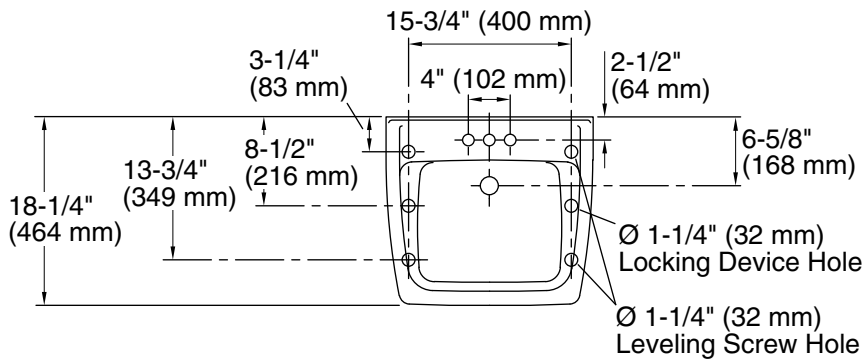

Features

- Made from premium materials that withstand high-volume usage.
- 20"L x 18-1/4"W.
- Faucet not included.
- Ledge-back.
- Includes wall hanger.
- Drilled for concealed arm carrier.

Material

- Vitreous china.

Color	Code	Description
-------	------	-------------

	0	White
	96	Biscuit

Technical Information

All product dimensions are nominal.

Bowl configuration: Single
 Installation: Wall-mount
 Bowl area (Only): Length: 14" (356 mm)
 Width: 12" (305 mm)
 With overflow: Yes
 Water depth: 4-7/8" (124 mm)

Number of deck holes: 3
 Faucet hole spacing: 4" (102 mm)
 Faucet hole(s): 1-1/4" (32 mm)
 Drain hole: 1-3/4" (44 mm)

Notes

Install this product according to the installation instructions.

ADA, CSA B651 compliant when installed to the specific requirements of these regulations.