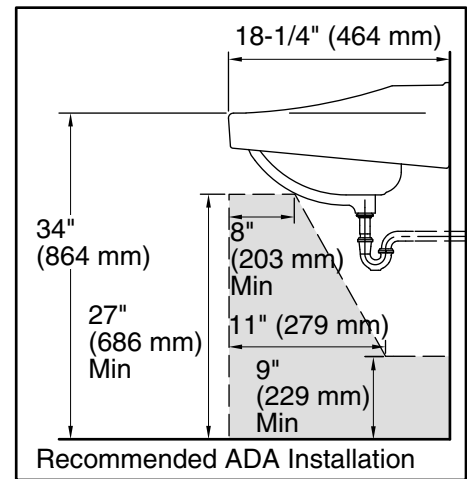

Features

- Made from premium materials that withstand high-volume usage.
- 20"L x 18-1/4"W.
- Faucet not included.
- Ledge-back.
- Includes wall hanger.
- Drilled for concealed arm carrier.

Material

- Vitreous china.

Color	Code	Description
-------	------	-------------

	0	White
	96	Biscuit

Technical Information

All product dimensions are nominal.

Bowl configuration: Single
 Installation: Wall-mount
 Bowl area (Only): Length: 14" (356 mm)
 Width: 12" (305 mm)
 With overflow: Yes
 Water depth: 4-7/8" (124 mm)

Number of deck holes: 3
 Faucet hole spacing: 4" (102 mm)
 Faucet hole(s): 1-1/4" (32 mm)
 Drain hole: 1-3/4" (44 mm)

Notes

Install this product according to the installation instructions.

ADA, CSA B651 compliant when installed to the specific requirements of these regulations.