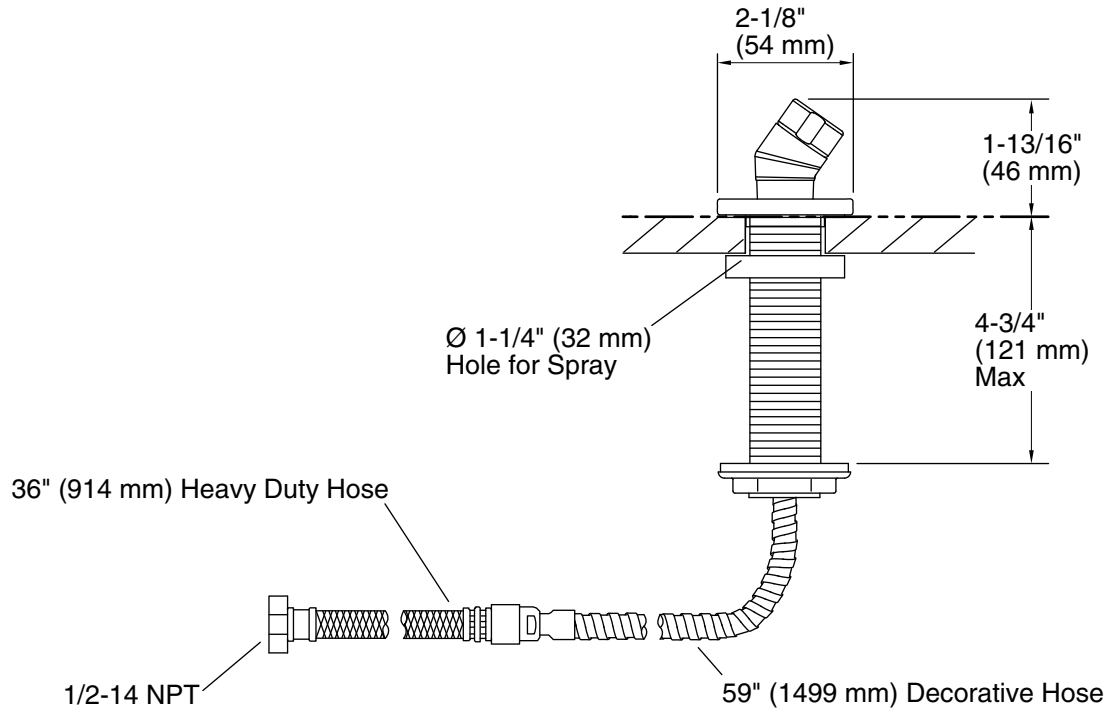

Technical Information

All product dimensions are nominal.

Notes

Install this product according to the installation guide.