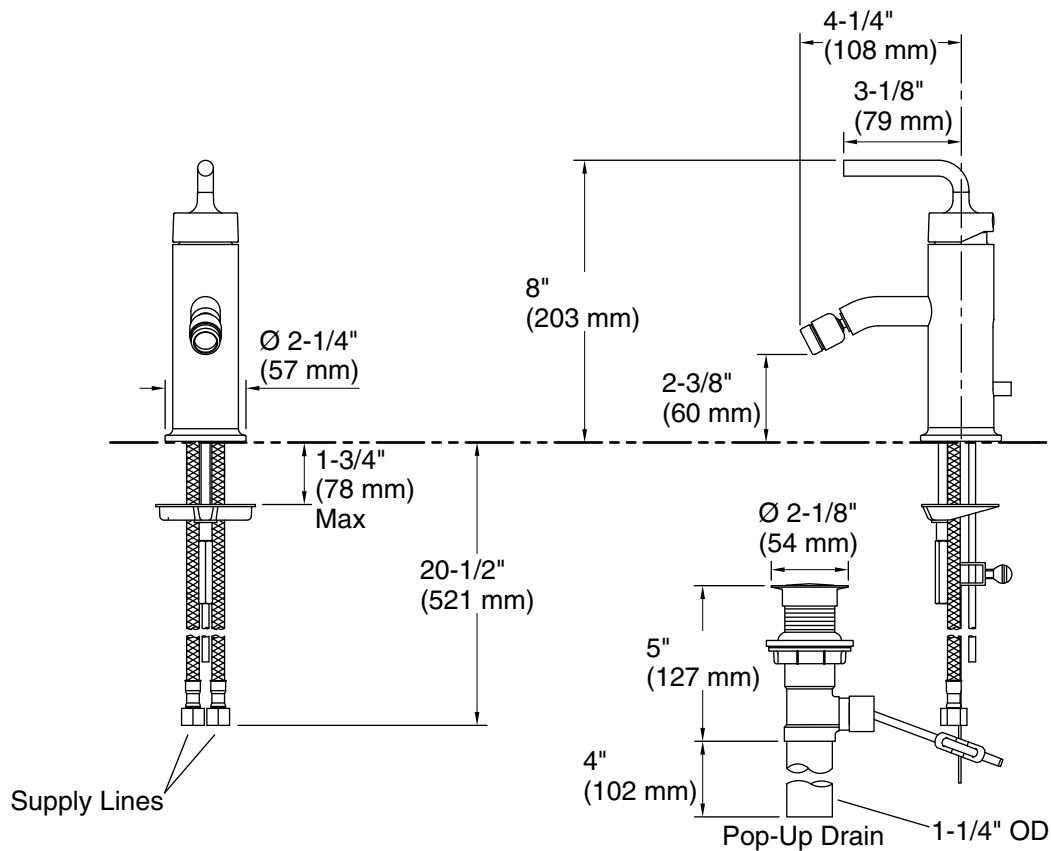

Features

- One-piece, self-contained ceramic disc valve allows both volume and temperature control
- High-temperature limit setting for added safety
- Available with straight handle
- Pop-up drain with lift rod and tailpiece
- 4-1/4" (108 mm) swivel spray spout

Material

- Brass

Installation

- Flexible connections for easy installation
- Single-hole mounting

Recommended Products/Accessories

- K-23726 Drain treatment
- K-23723 Faucet cleaner

Codes/Standards

ASME A112.18.1/CSA B125.1
IAPMO Certification

Technical Information

All product dimensions are nominal.

Drain included: Yes

Notes

Install this product according to the installation instructions.