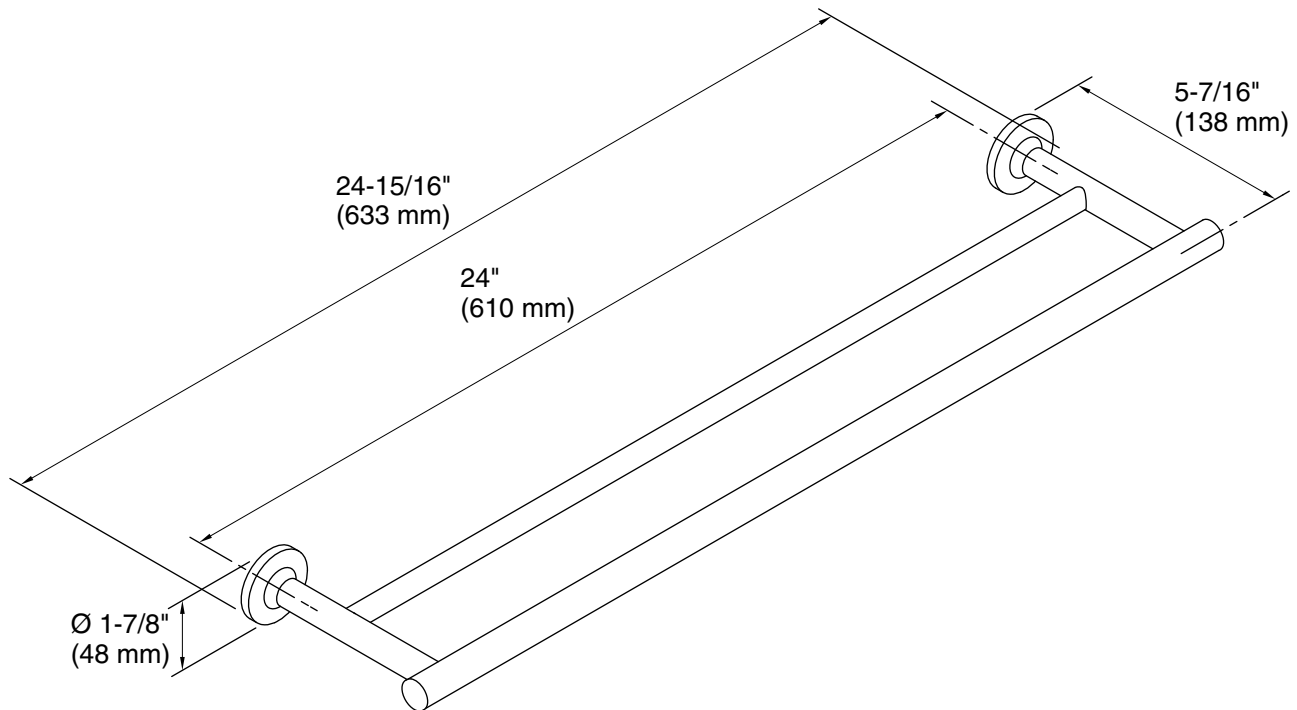

Technical Information

All product dimensions are nominal.

Material: Metal

Notes

Install this product according to the installation guide.

CAUTION: Risk of personal injury. Do not install these products in any area where they are likely to be used inadvertently as a grab bar or support bar. These products are not designed or intended for use as a grab bar or support bar.