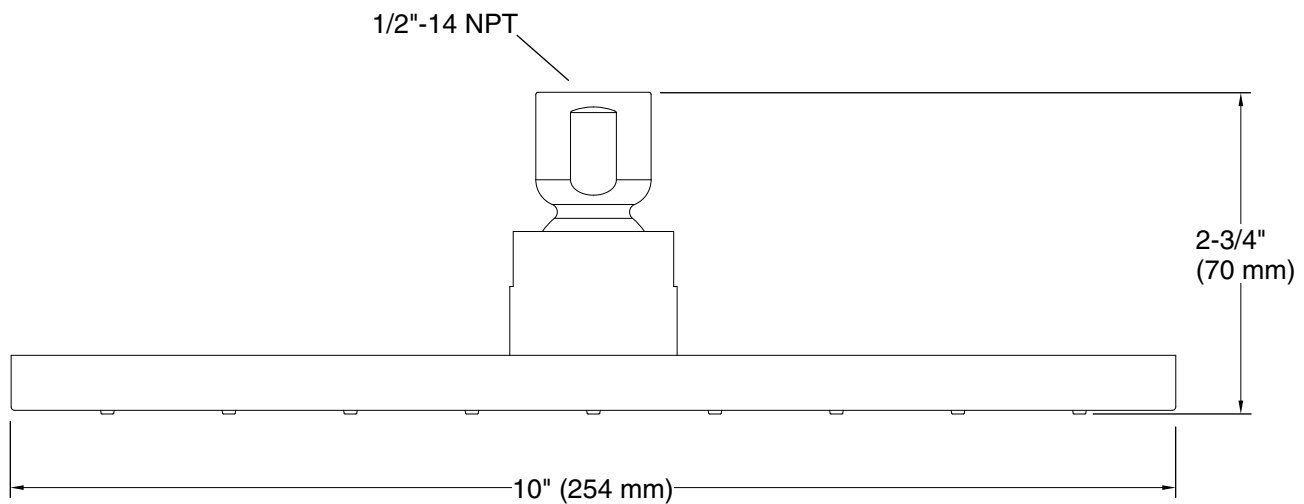

**Technical Information**

All product dimensions are nominal.

**Showerhead/Body Spray:**

Rated maximum flow: 2.5 gal/min (9.5 l/min)

**Notes**

Install this product in accordance with the installation instructions.