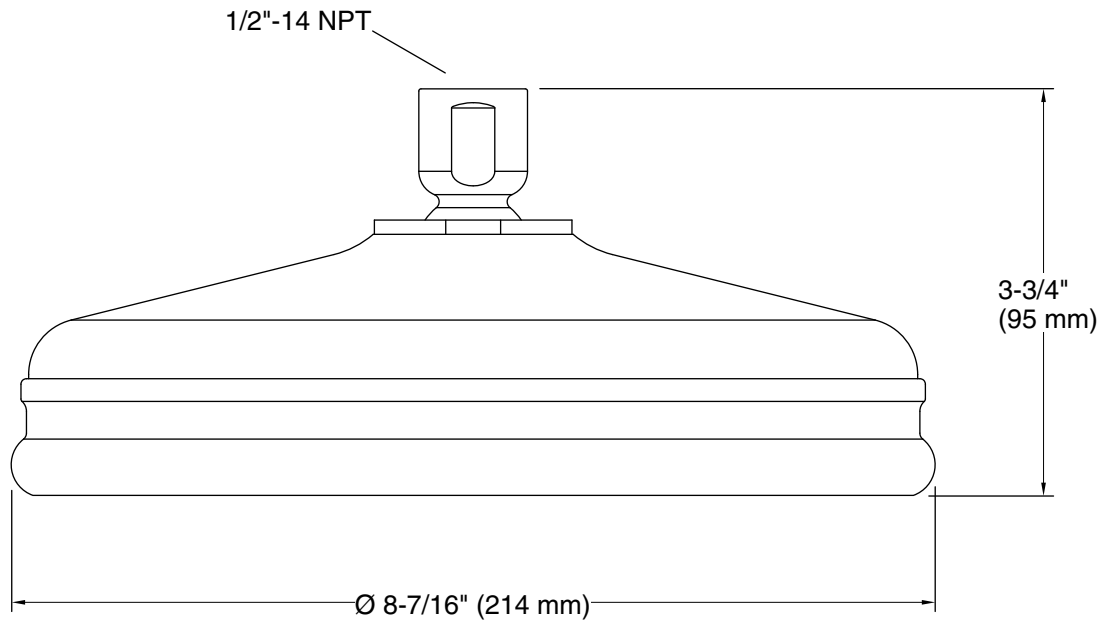

**Technical Information**

All product dimensions are nominal.

**Showerhead/Body Spray:**

Rated maximum flow: 2.5 gal/min (9.5 l/min)

**Notes**

Install this product according to the installation guide.