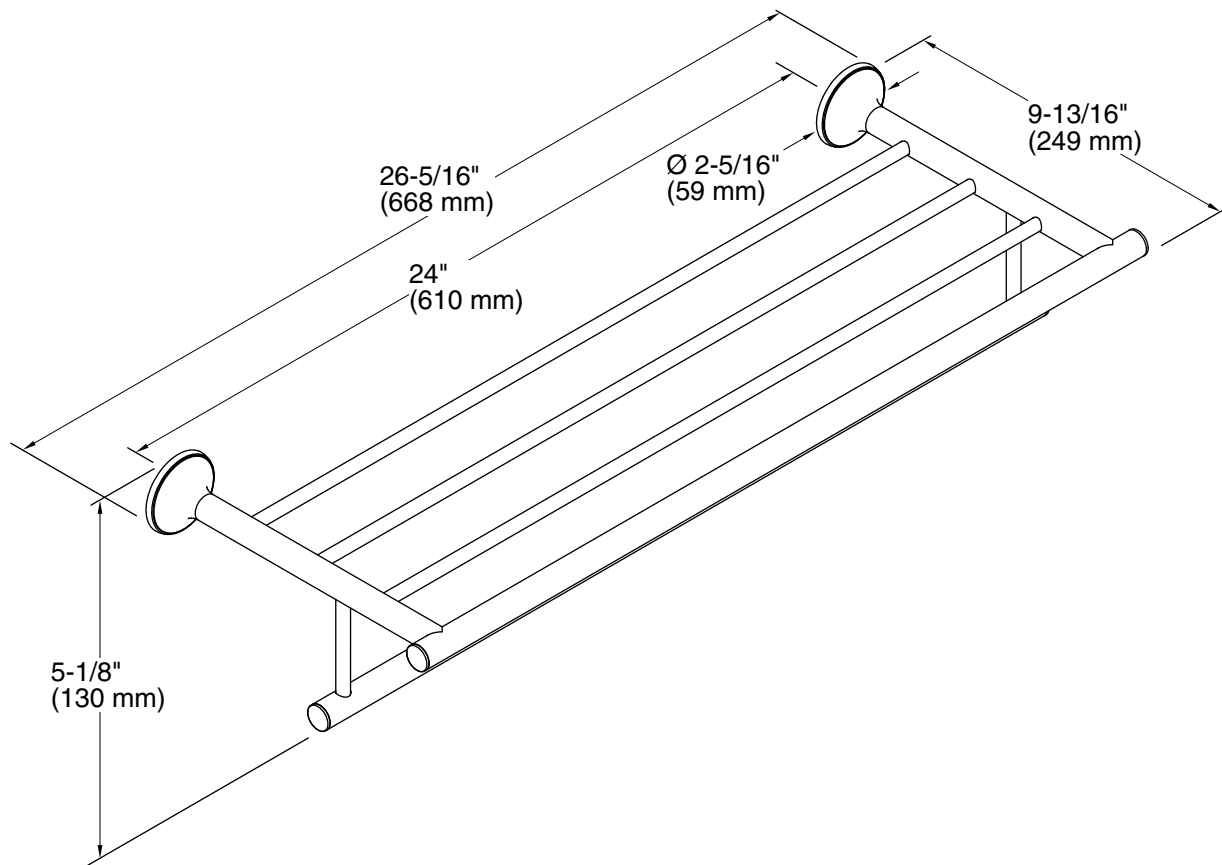

Available Colors/Finishes

Color tiles intended for reference only.

Color	Code	Description
	CP	Polished Chrome
	BN	Vibrant® Brushed Nickel

Technical Information

All product dimensions are nominal.

Material: Stainless Steel, Zinc