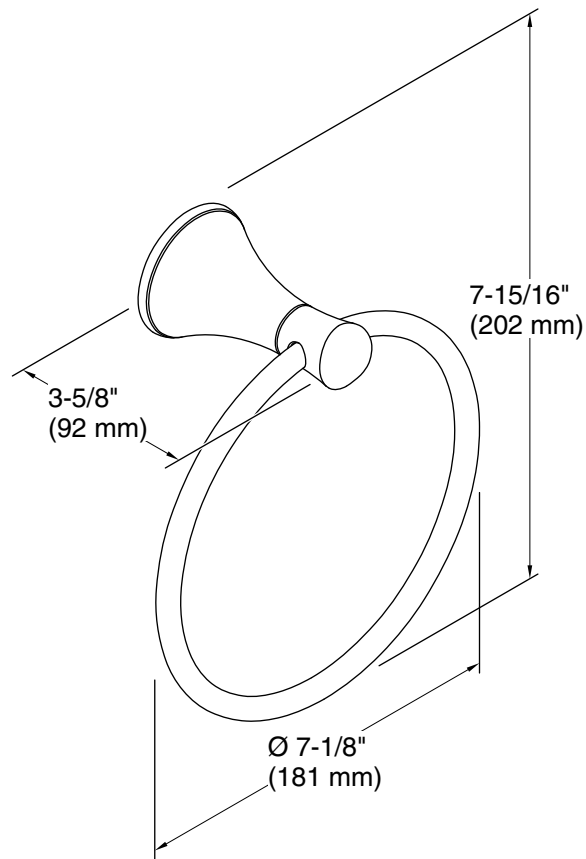

Available Colors/Finishes

Color tiles intended for reference only.

Color	Code	Description
	CP	Polished Chrome
	BN	Vibrant® Brushed Nickel

Technical Information

All product dimensions are nominal.

Material: Metal