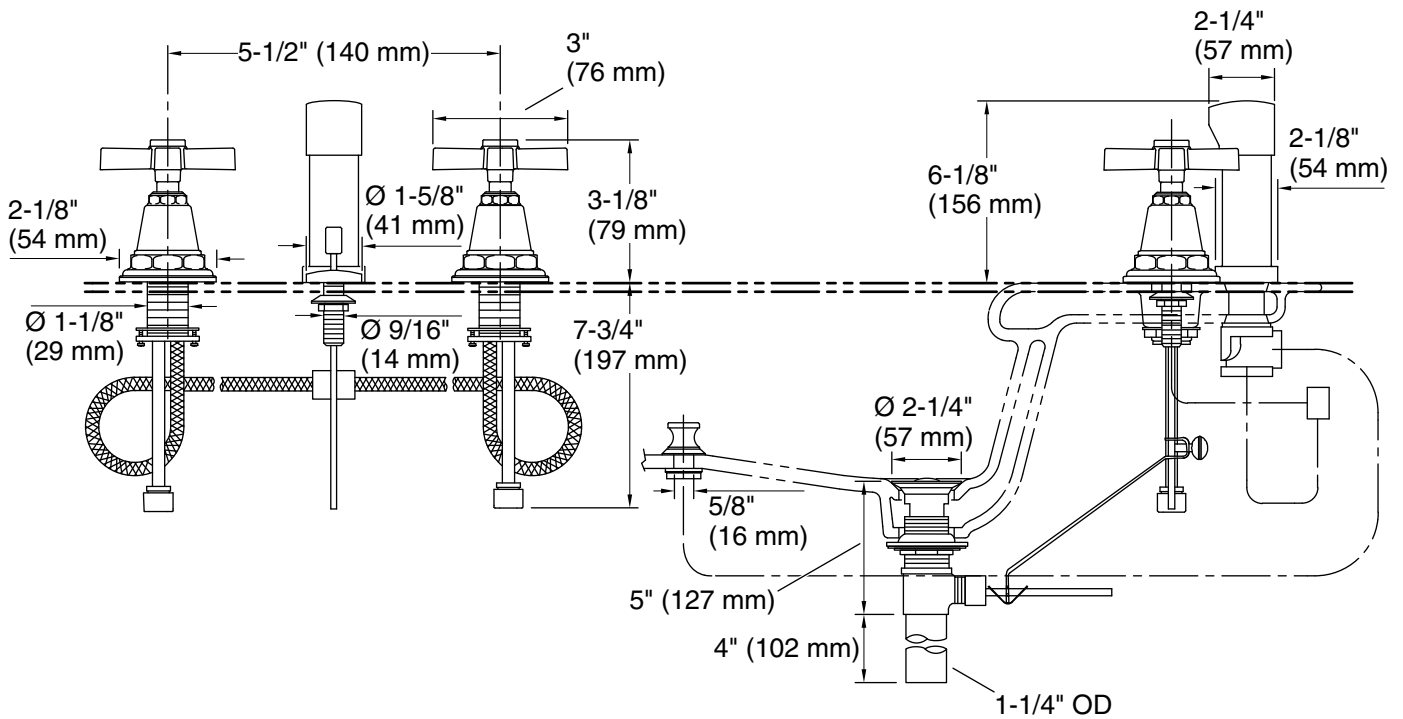

Features

- Flexible connections for easy installation.
- Pop-up drain with lift rod and tailpiece.
- Vertical spray.
- Fixture-mount transfer valve/vacuum breaker.
- Available with plain cross handles.
- Quarter-turn washerless ceramic disc valves.

Material

- Metal construction.
- Brass valve bodies.

Recommended Products/Accessories

- K-23726 Drain treatment
- K-23723 Faucet cleaner

Codes/Standards

ASME A112.18.1/CSA B125.1
ASSE 1001

KOHLER® Faucet Lifetime Limited Warranty

Technical Information

All product dimensions are nominal.

Notes

Install this product according to the installation instructions.