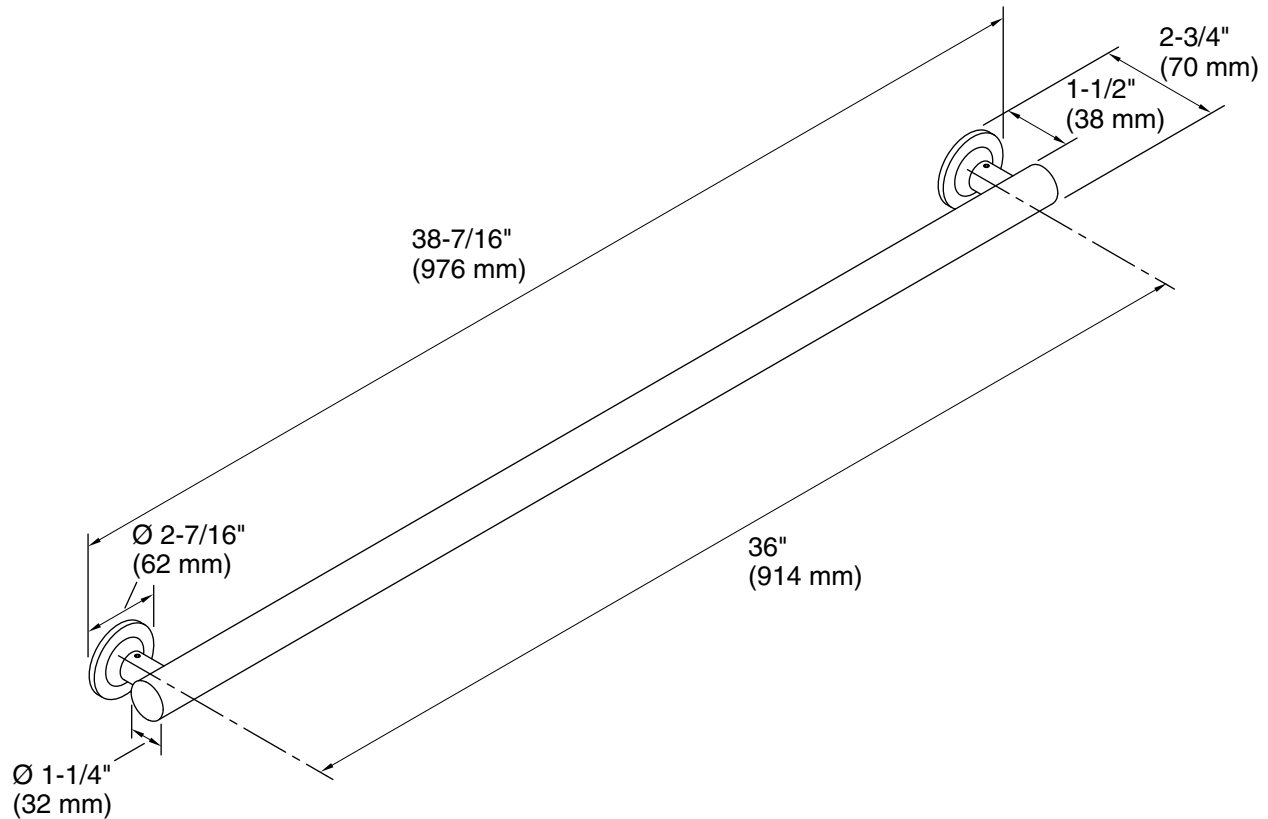

Technical Information

All product dimensions are nominal.

Material: Metal

Notes

Measure your actual product for roughing-in details.

WARNING: Risk of personal injury. The wall plates on the grab bar must be mounted to a brace between the wall studs. This will ensure that the weight of the user is adequately supported.