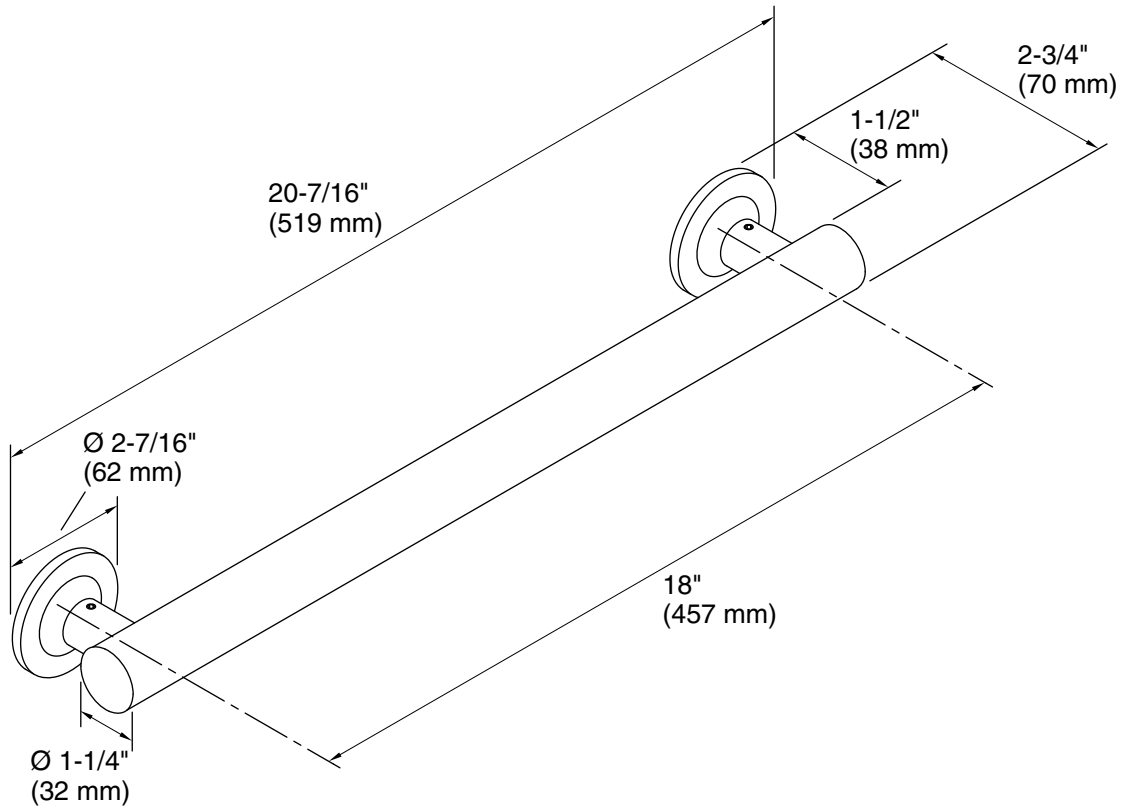

Technical Information

All product dimensions are nominal.

Material: Metal

Notes

Measure your actual product for roughing-in details.

WARNING: Risk of personal injury. The wall plates on the grab bar must be mounted to a brace between the wall studs. This will ensure that the weight of the user is adequately supported.