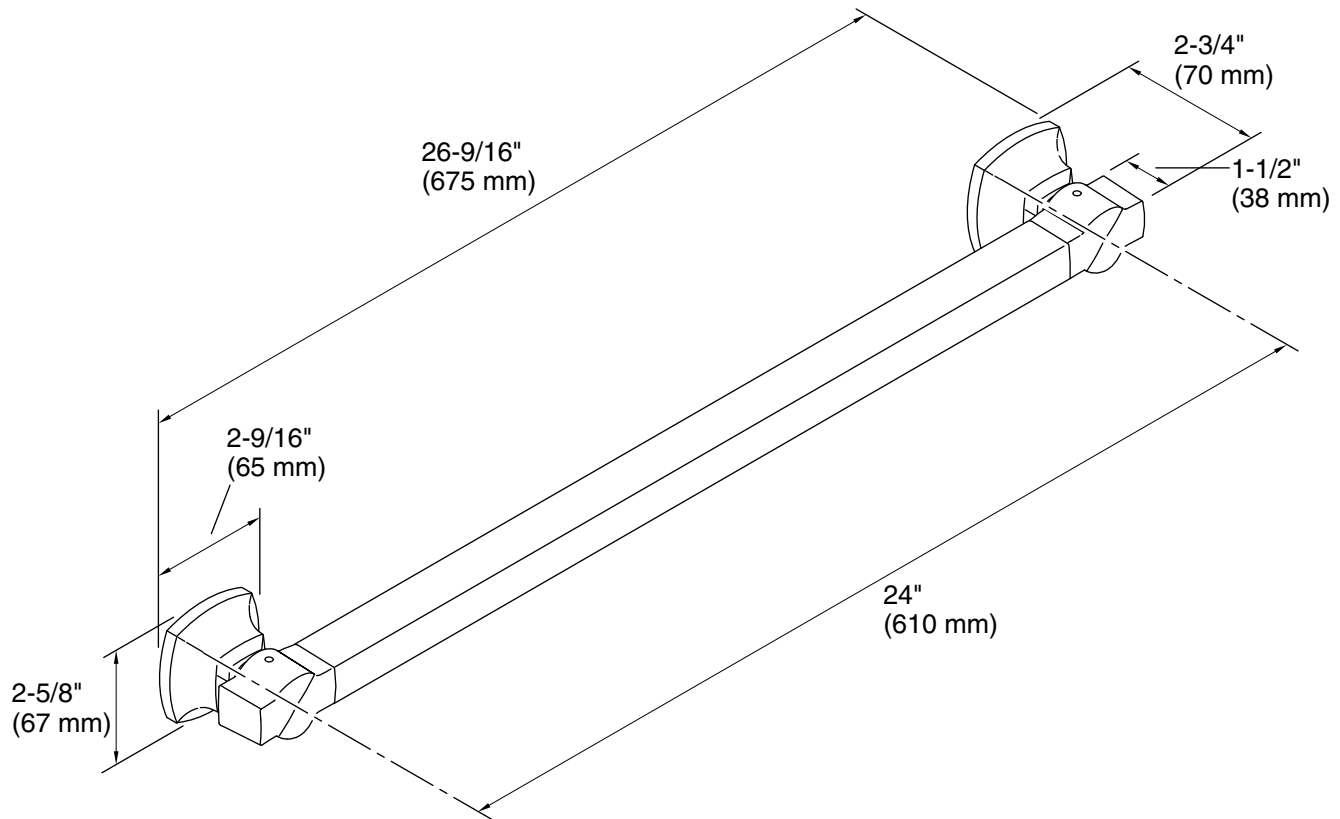

Technical Information

All product dimensions are nominal.

Material: Metal

Notes

Measure your actual product for roughing-in details.

WARNING: Risk of personal injury. The wall plates on the grab bar must be mounted to a brace between the wall studs. This will ensure that the weight of the user is adequately supported.