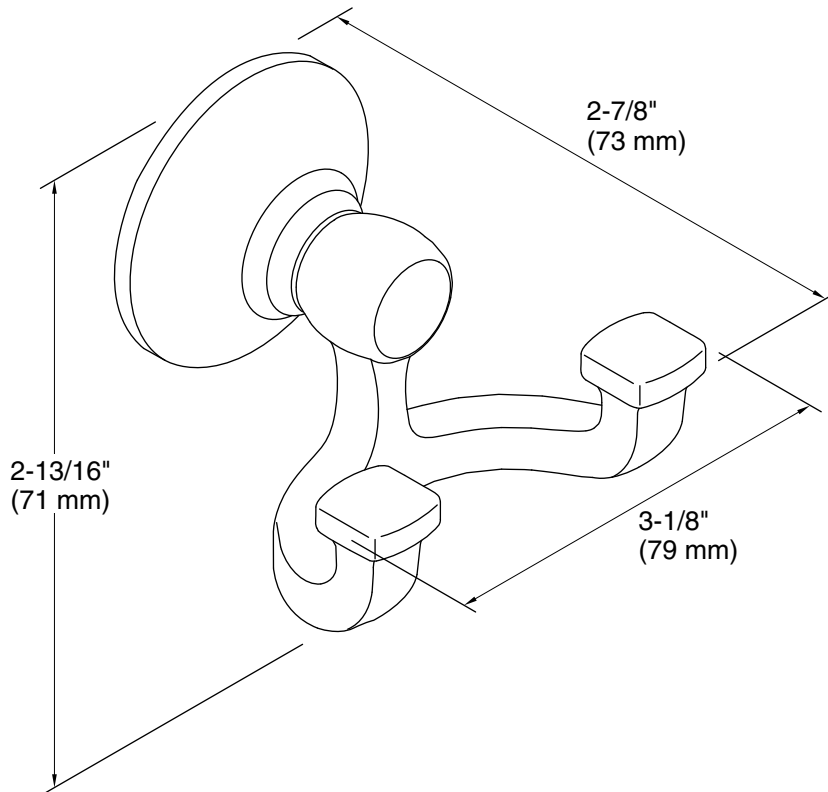

Color	Code	Description
	CP	Polished Chrome
	SN	Vibrant® Polished Nickel
	BN	Vibrant® Brushed Nickel

Technical Information

All product dimensions are nominal.

Material: Metal

Notes

Install this product according to the installation guide.