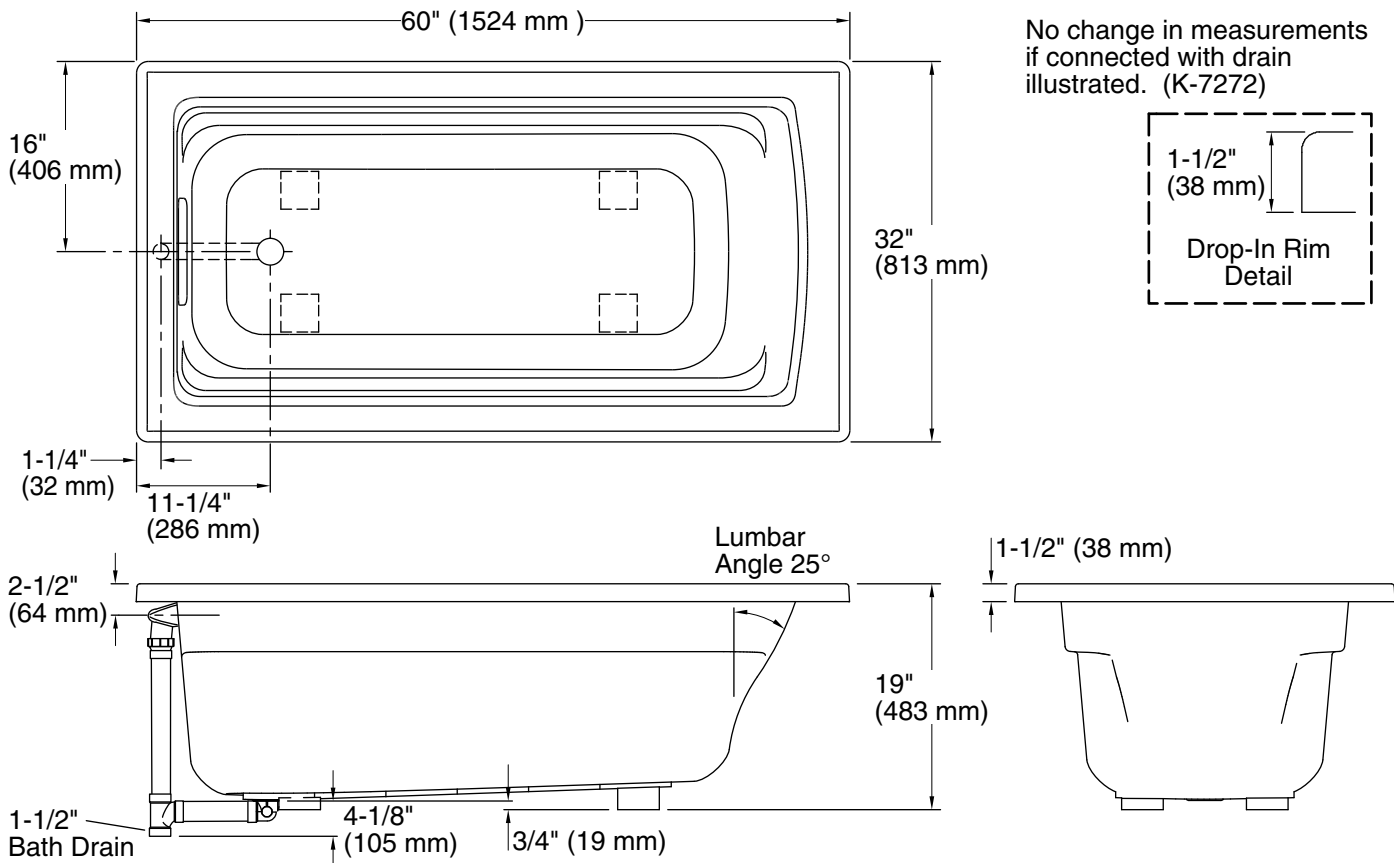

Features

- Comfort Depth® design offers a convenient 19" step-over height while retaining the same depth as a standard 21" bath
- Integral lumbar support
- Slotted overflow allows for deep soaking
- Textured bottom surface
- Coordinates with other products in the Archer collection

Available Colors/Finishes

Color tiles intended for reference only.

Color	Code	Description
	95	Ice™ Grey
	58	Thunder™ Grey
	7	Black Black™

Technical Information

All product dimensions are nominal.

Drain location:	Reversible
Basin area, bottom:	45-1/8" x 19-11/16" (1146 mm x 500 mm)
Basin area, top:	52-3/4" x 25-5/16" (1340 mm x 643 mm)
Weight:	70 lbs (31.8 kg)
Minimum floor load:	44 lbs/ft ² (214.8 kg/m ²)
Water depth:	15" (381 mm)
Water capacity:	58 gal (219.6 L)
Cutout:	Drop-in, 58-1/2" x 30-1/2" (1486 mm x 775 mm)
Minimum flat for door:	2-1/8" (54 mm)

Notes

Measure your actual product for rough-in details.

Install this product according to the installation instructions.

The hot water supply should be 70% of the capacity of the bath or greater. Installations will vary.