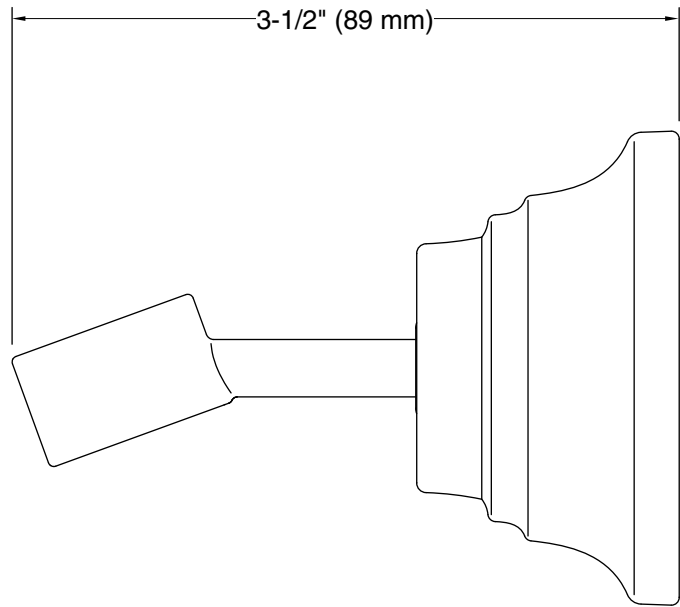

Technical Information

All product dimensions are nominal.

Material: Brass

Notes

Install this product according to the installation guide.