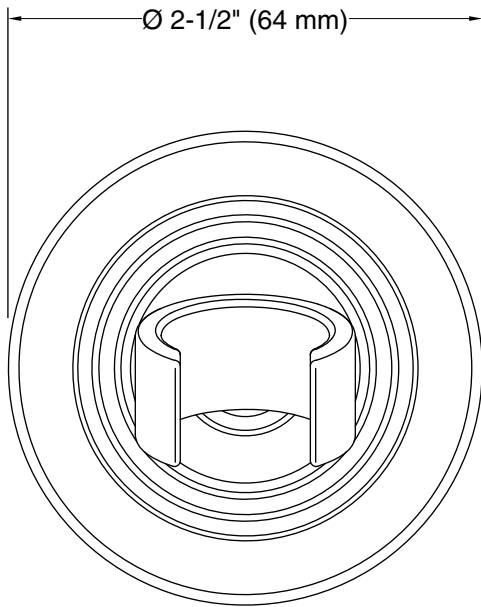

Technical Information

All product dimensions are nominal.

Material: Brass

Notes

Install this product according to the installation guide.