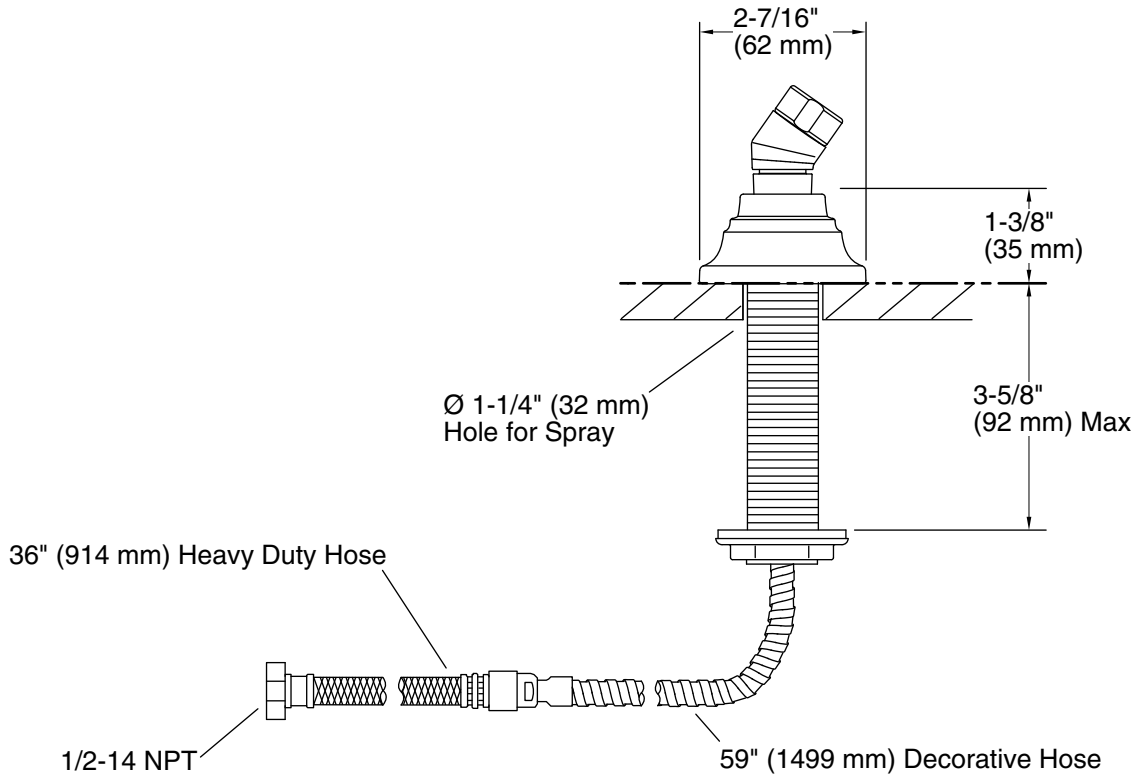

Features

- Includes Polished Chrome handshower hose
- For use with a handshower (sold separately)
- Coordinates with Bancroft faucets, accessories, and showering components to complete your bathroom

Material

Codes/Standards

ASME A112.18.1/CSA B125.1

KOHLER® Faucet Lifetime Limited Warranty

See website for detailed warranty information.

Available Colors/Finishes

Color tiles intended for reference only.

Color	Code	Description
	CP	Polished Chrome
	SN	Vibrant® Polished Nickel
	BN	Vibrant® Brushed Nickel

Technical Information

All product dimensions are nominal.

Drain included: No

Notes

Install this product according to the installation guide.