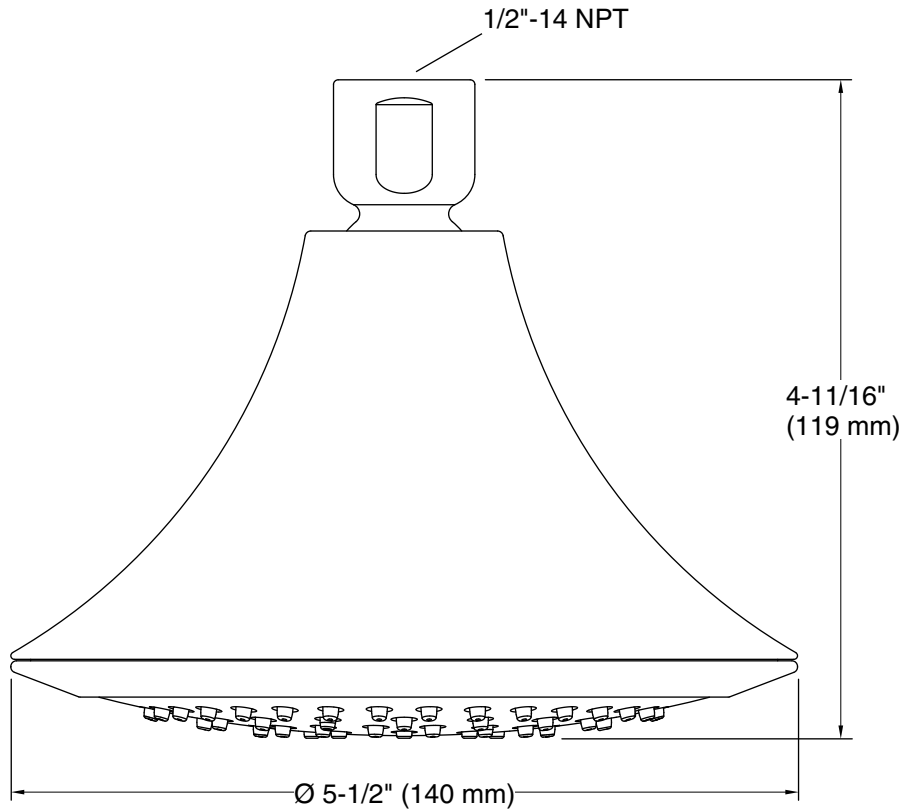

Features

- Minimizes wasteful overspray and increases cleaning and hair-rinsing performance
- 2.5 gpm (9.5 lpm) maximum flow rate
- Single-function showerhead with 66-nozzle 5-1/2" (140 mm) diameter sprayface
- Optimized sprayface for maximum performance
- MasterClean™ sprayface features an easy-to-clean surface that withstands mineral buildup and maximizes spray performance
- 1/2" NPT connection
- Coordinates with Forté® faucets, accessories, and showering components to complete your bathroom

Technical Information

All product dimensions are nominal.

Drain included: No

Showerhead/Body Spray:

Rated maximum flow: 2.5 gal/min (9.5 l/min)

Notes

Install this product according to the installation guide.