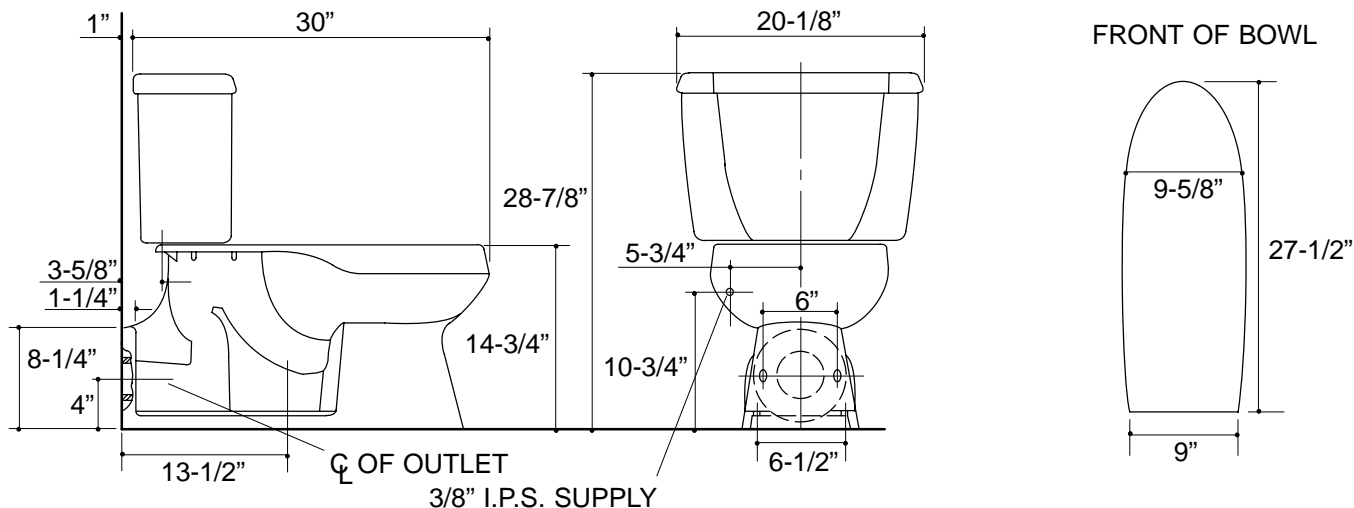

PRODUCT DIAGRAM

Ordering Information

Applicable product with left-hand trip lever:		
Toilet	K-3536-C	shown
Tank	K-4519-C	not shown
Toilet with cover lock tank	K-3536-CT	not shown
Toilet with insuliner tank	K-3536-CU	not shown
Applicable product with right-hand trip lever:		
Tank	K-4519-CR	not shown
Tank with cover locks	K-4519-TR	not shown
Tank with insuliner	K-4519-UR	not shown
Accessories/hardware:		
Floor bolts (pr.)	21401	recommended
3/8" supply	K-7367	recommended
Seat	K-4652	recommended

Product Information

Fixture:	
Configuration	2-piece, elongated
Gallons per flush	3.5 gallons
Passageway	2-1/4"
Water depth from rim	4-15/16"
Seat post hole centers	5-1/2"
Included Components:	
Bowl	K-4219-C
Tank	K-4519-C
Tank cover	80471
Bolt caps	52048
Trip lever	K-9404