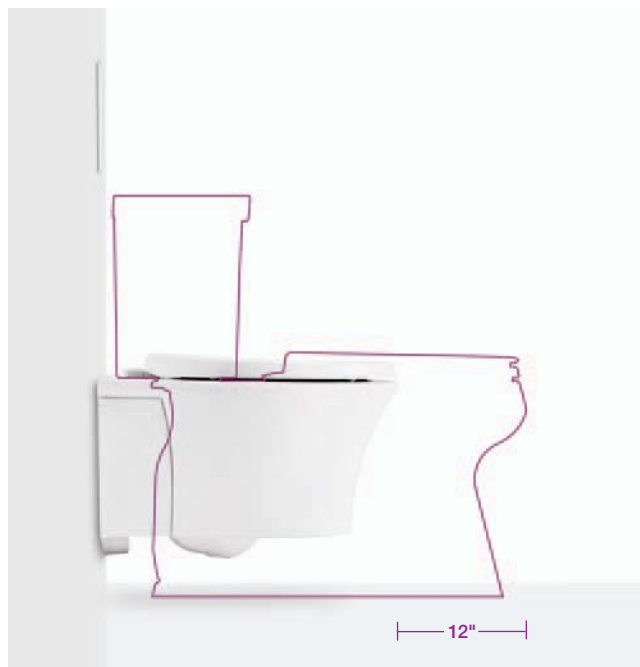

Modern Space-Saver

With its concealed tank, minimal footprint and installation flexibility, Veil saves up to 12 inches of precious bathroom space over our longest floor-mount models.

Clean. By Design.

The mounting hardware is completely concealed – which gives Veil a sleek, seamless look that is incredibly easy to clean. And the wall-hung bowl makes it simple to clean underneath the toilet.

Color & Finish Choices

The Veil toilet and flush actuator are available in five beautiful KOHLER® colors: White, Dune, Biscuit, Almond, and Black Black™. The flush actuator is also available in six rich finishes: Polished Chrome, Brushed Chrome, Vibrant® Polished Nickel, Vibrant Brushed Nickel, Vibrant Brushed Bronze and Oil-Rubbed Bronze.

Custom Height

The durable steel frame carrier is installed behind the wall and provides unparalleled installation flexibility – allowing the bowl to be set anywhere from 15¾ inches to 28½ inches from the floor.

Powerful Choice

The dual-flush actuator lets you choose between a 0.8-gallon flush for light waste and a 1.6-gallon flush for bulk waste – saving water without sacrificing performance.

Complete Solution

Veil is an all-in-one solution with wall-hung bowl, in-wall carrier, seat and flush actuator – all backed by Kohler.

Easy Maintenance

The flush actuator can be removed for easy access to the inner tank components.

Space savings versus our longest floor-mounted toilet models.