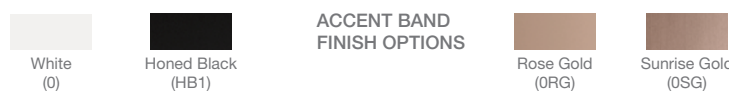

COLOR

ACCENT BAND FINISH OPTIONS