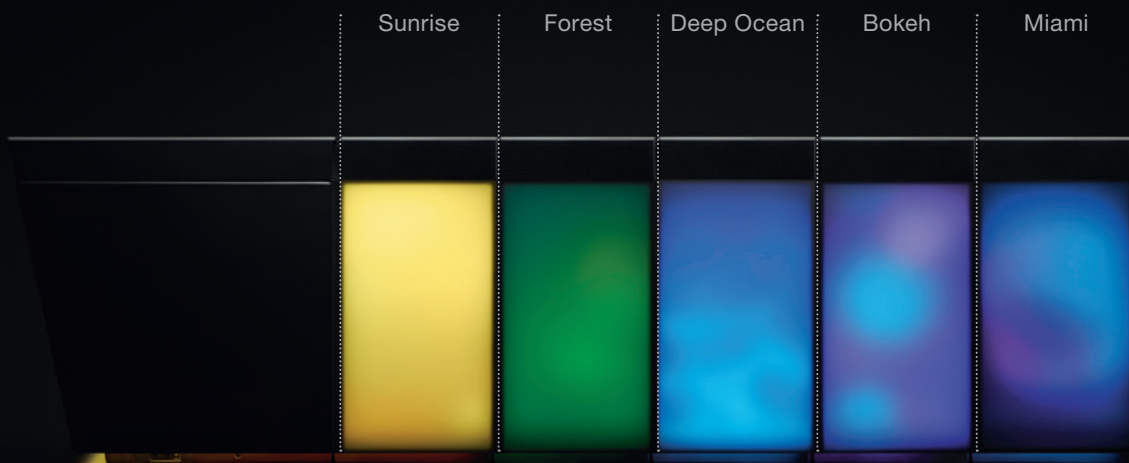

Lighting and Sound

Enjoy an immersive escape with five preset colored lighting and sound scenes—each artfully crafted to provide a unique experience. Plus, you can control your own music to make your morning or evening routine even more enjoyable.

Quality Sound

State-of-the-art, high-fidelity speakers provide premium sound to further enhance your bathroom experience.

Lighting