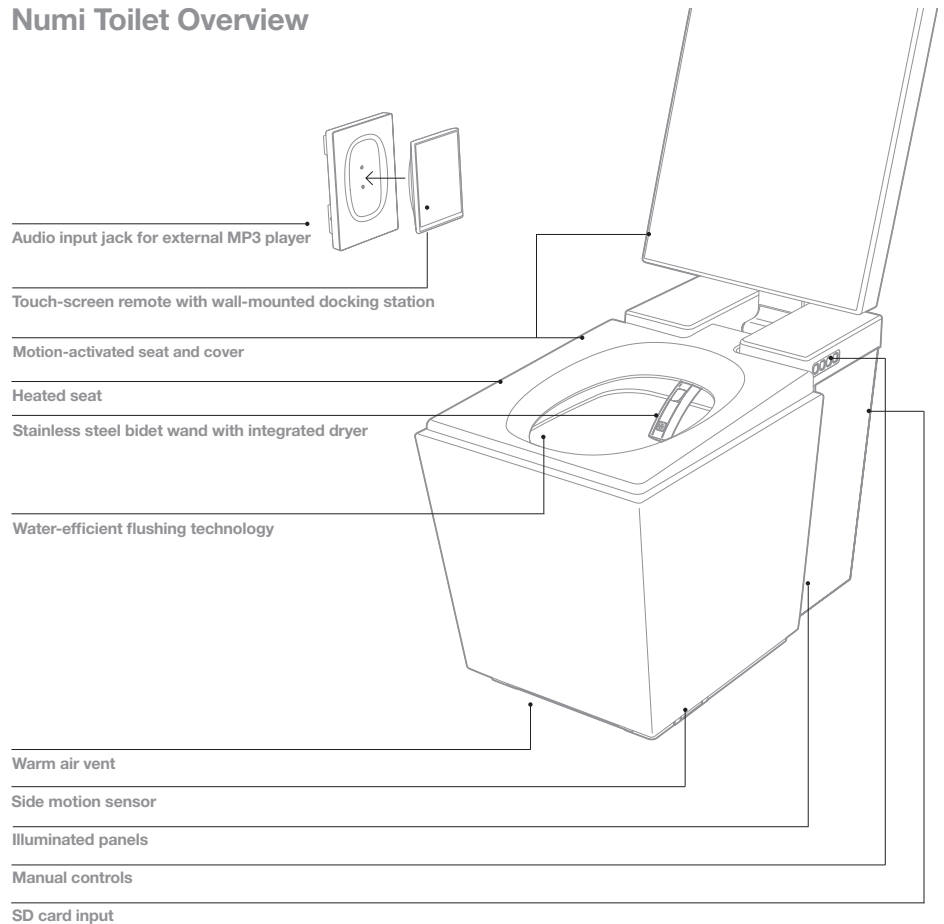

### Toilet with Integrated Bidet

Self-cleaning wand, precision air dryer and deodorizing filter all in one seat

### Flushing System

Designed specifically for Numi, delivers unprecedented water savings at 0.6 gpf/1.28 gpf

### Intuitive Touch-Screen Remote

Control personal settings; store and charge remote on magnetic docking station

## Numi Toilet Overview

SKU	Description	Rough-In	Toilet Seat	Bowl Shape	Bowl Height	Water Usage
K-3901	One-piece dual-flush toilet with premium touch-screen remote control (K-7240-0)	12"	Heated seat included	Elongated	Comfort Height	0.6/1.28 gpf