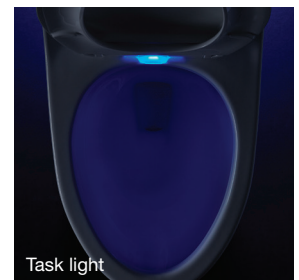

Dual-LED Nightlight

Task light illuminates the bowl when lid is lifted and a guiding light illuminates the toilet when the lid is down

Select Brightness

Choose between three brightness levels

Quiet-Close™ Technology

Lid and seat close slowly and quietly without slamming

Quick-Release™ Functionality

Unique hinge design allows the seat to be removed quickly for easy cleaning

Quick-Attach® Hardware

Speeds up installation process and provides a tight, secure fit

Grip-Tight Bumpers

Add stability and prevent shifting

Color-Matched

A wide selection of colors lets you create a cohesive bathroom design

Seat SKU	Description	Shape
K-75796	Cachet Nightlight Quiet-Close Toilet Seat	Elongated
K-75758	Cachet Nightlight Quiet-Close Toilet Seat	Round-Front
K-75792	Reveal Nightlight Quiet-Close Toilet Seat	Elongated
K-75793	Reveal Nightlight Quiet-Close Toilet Seat	Round-Front
K-2599	Transitions Nightlight Quiet-Close Toilet Seat*	Elongated