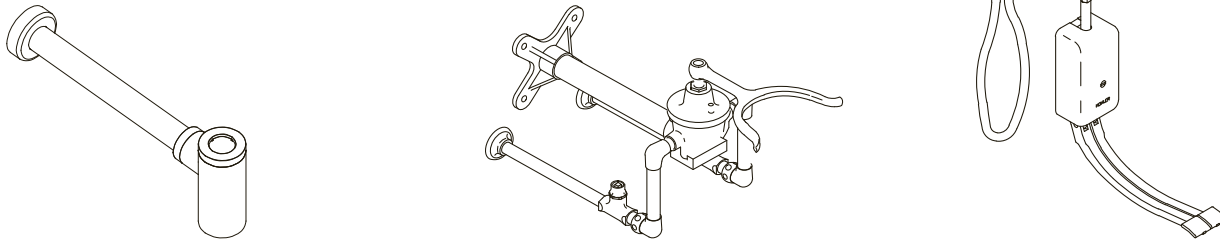

Fittings

Kohler provides a selection of fittings needed for sink, urinal, toilet and shower installations – everything from P-traps and angle supplies to supply elbows and showerarms.

Foot & Knee Controls

For hands-free operation of faucets, Kohler offers a selection of foot and knee controls. Knee controls are available in a range of sizes to accommodate multiple configurations.

Bedpan Washers

Choose from a KOHLER standard sprayhead bedpan washer or a foot-controlled washer with hose and angled sprayhead to complete your facility's bedpan washing stations.