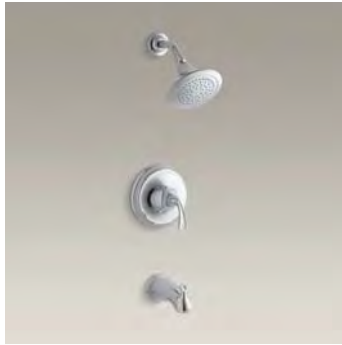

Hospitality Bath/Shower Trim Sets

Alteo®

Rite-Temp® pressure-balancing

Bath/shower trim set (shown)	K-T45104
Shower trim set	K-T45106
Shower trim set with diverter	K-T45108

Forté®

Rite-Temp pressure-balancing

Bath/shower trim set	K-T10274
Shower trim set	K-T10276

Stillness®

Rite-Temp pressure-balancing

Bath/shower trim set	K-T948
Shower trim set	K-T949

Margaux®

Rite-Temp pressure-balancing

Bath/shower trim set	K-T16233
Shower trim set	K-T16234

Stance®

Rite-Temp pressure-balancing

Bath/shower trim set	K-T14776
Shower trim set	K-T14778
Shower trim set with diverter	K-T14777

Refinia®

Rite-Temp pressure-balancing

Bath/shower trim set	K-T5318
Shower trim set	K-T5320
Shower trim set with diverter	K-T5319

Fairfax®

Rite-Temp pressure-balancing

Bath/shower trim set	K-T12007
Shower trim set	K-T12014

Symbol®

Rite-Temp pressure-balancing

Bath/shower trim set	K-T18488
Shower trim set	K-T18489