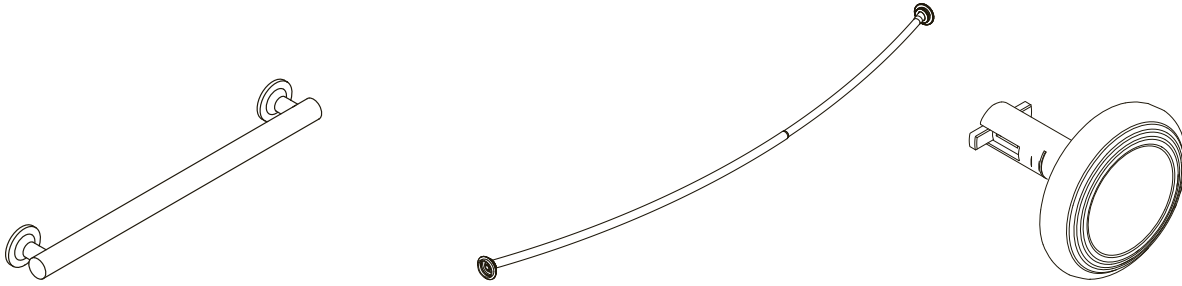

Grab Bars

KOHLER® ADA-compliant grab bars are available in an assortment of sizes, finishes and designs, and feature durable premium metal construction.

Shower Rods

Available in traditional, transitional or contemporary design, the Expanse® curved shower rod adds an extra six inches to the showering space and complements a variety of commercial or hospitality bathrooms.

Drains

We manufacture a wide variety of grid and pop-up sink drains, as well as universal and custom bath and shower drains. Built to last, KOHLER drains are constructed from premium materials.