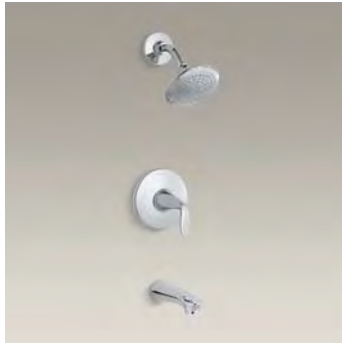

Hospitality Bath/Shower Trim Sets

Alteo®

Rite-Temp® pressure-balancing

Bath/shower trim set (shown)	K-T45104
Shower trim set	K-T45106
Shower trim set with diverter	K-T45108

Forté®

Rite-Temp pressure-balancing

Bath/shower trim set	K-T10274
Shower trim set	K-T10276

Stillness®

Rite-Temp pressure-balancing

Bath/shower trim set	K-T948
Shower trim set	K-T949

Margaux®

Rite-Temp pressure-balancing

Bath/shower trim set	K-T16233
Shower trim set	K-T16234

Stance®

Rite-Temp pressure-balancing

Bath/shower trim set	K-T14776
Shower trim set	K-T14778
Shower trim set with diverter	K-T14777

Refinia®

Rite-Temp pressure-balancing

Bath/shower trim set	K-T5318
Shower trim set	K-T5320
Shower trim set with diverter	K-T5319

Fairfax®

Rite-Temp pressure-balancing

Bath/shower trim set	K-T12007
Shower trim set	K-T12014

Symbol®

Rite-Temp pressure-balancing

Bath/shower trim set	K-T18488
Shower trim set	K-T18489