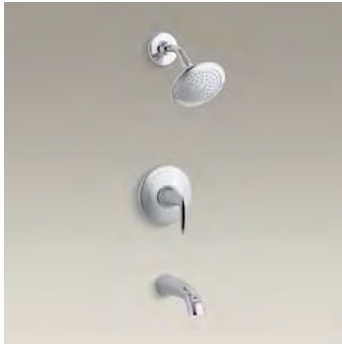

Hospitality Bath/Shower Trim Sets

Alteo®

Rite-Temp® pressure-balancing

Bath/shower trim set (shown)	K-T45104
Shower trim set	K-T45106
Shower trim set with diverter	K-T45108

Forté®

Rite-Temp pressure-balancing

Bath/shower trim set	K-T10274
Shower trim set	K-T10276

Stillness®

Rite-Temp pressure-balancing

Bath/shower trim set	K-T948
Shower trim set	K-T949

Margaux®

Rite-Temp pressure-balancing

Bath/shower trim set	K-T16233
Shower trim set	K-T16234

Stance®

Rite-Temp pressure-balancing

Bath/shower trim set	K-T14776
Shower trim set	K-T14778
Shower trim set with diverter	K-T14777

Refinia®

Rite-Temp pressure-balancing

Bath/shower trim set	K-T5318
Shower trim set	K-T5320
Shower trim set with diverter	K-T5319

Fairfax®

Rite-Temp pressure-balancing

Bath/shower trim set	K-T12007
Shower trim set	K-T12014

Symbol®

Rite-Temp pressure-balancing

Bath/shower trim set	K-T18488
Shower trim set	K-T18489