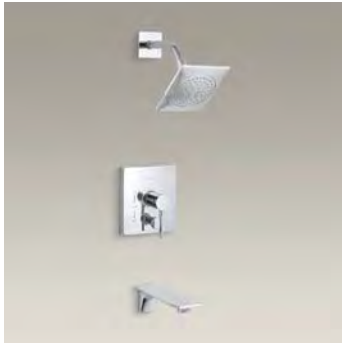

Hospitality Bath/Shower Trim Sets

Alteo®

Rite-Temp® pressure-balancing

Bath/shower trim set (shown)	K-T45104
Shower trim set	K-T45106
Shower trim set with diverter	K-T45108

Forté®

Rite-Temp pressure-balancing

Bath/shower trim set	K-T10274
Shower trim set	K-T10276

Stillness®

Rite-Temp pressure-balancing

Bath/shower trim set	K-T948
Shower trim set	K-T949

Margaux®

Rite-Temp pressure-balancing

Bath/shower trim set	K-T16233
Shower trim set	K-T16234

Stance®

Rite-Temp pressure-balancing

Bath/shower trim set	K-T14776
Shower trim set	K-T14778
Shower trim set with diverter	K-T14777

Refinia®

Rite-Temp pressure-balancing

Bath/shower trim set	K-T5318
Shower trim set	K-T5320
Shower trim set with diverter	K-T5319

Fairfax®

Rite-Temp pressure-balancing

Bath/shower trim set	K-T12007
Shower trim set	K-T12014

Symbol®

Rite-Temp pressure-balancing

Bath/shower trim set	K-T18488
Shower trim set	K-T18489