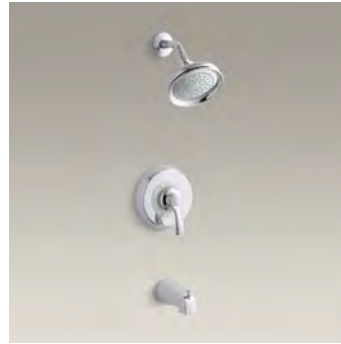

Hospitality Bath/Shower Trim Sets

Alteo®

Rite-Temp® pressure-balancing

Bath/shower trim set (shown)	K-T45104
Shower trim set	K-T45106
Shower trim set with diverter	K-T45108

Forté®

Rite-Temp pressure-balancing

Bath/shower trim set	K-T10274
Shower trim set	K-T10276

Stillness®

Rite-Temp pressure-balancing

Bath/shower trim set	K-T948
Shower trim set	K-T949

Margaux®

Rite-Temp pressure-balancing

Bath/shower trim set	K-T16233
Shower trim set	K-T16234

Stance®

Rite-Temp pressure-balancing

Bath/shower trim set	K-T14776
Shower trim set	K-T14778
Shower trim set with diverter	K-T14777

Refinia®

Rite-Temp pressure-balancing

Bath/shower trim set	K-T5318
Shower trim set	K-T5320
Shower trim set with diverter	K-T5319

Fairfax®

Rite-Temp pressure-balancing

Bath/shower trim set	K-T12007
Shower trim set	K-T12014

Symbol®

Rite-Temp pressure-balancing

Bath/shower trim set	K-T18488
Shower trim set	K-T18489