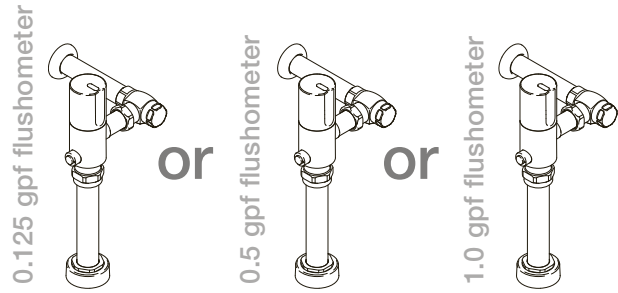

Touchless

From the Bardon™ Touchless urinal featuring an integrated sensor to a wide selection of urinals that combine with KOHLER® Touchless flushometers, our Touchless solutions ensure dependable water savings and added hygiene.