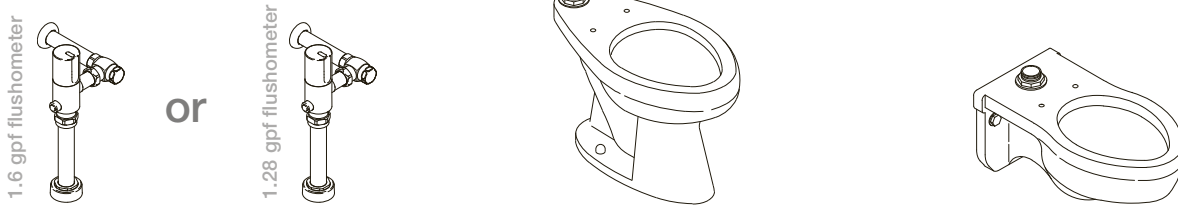

AccuFlush™

Our AccuFlush toilets provide incredible performance across a range of gpf platforms. Designed to be as powerful and efficient with 1.28 gpf or 1.6 gpf, AccuFlush toilets allow you to pair the design of your choice with the gpf that best meets your building requirements.