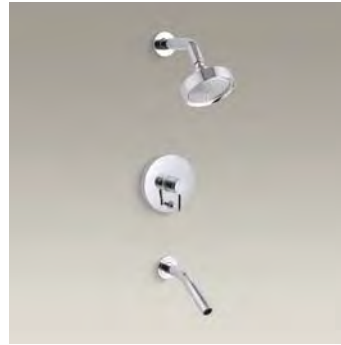

Hospitality Bath/Shower Trim Sets

Alteo®

Rite-Temp® pressure-balancing

Bath/shower trim set (shown)	K-T45104
Shower trim set	K-T45106
Shower trim set with diverter	K-T45108

Forté®

Rite-Temp pressure-balancing

Bath/shower trim set	K-T10274
Shower trim set	K-T10276

Stillness®

Rite-Temp pressure-balancing

Bath/shower trim set	K-T948
Shower trim set	K-T949

Margaux®

Rite-Temp pressure-balancing

Bath/shower trim set	K-T16233
Shower trim set	K-T16234

Stance®

Rite-Temp pressure-balancing

Bath/shower trim set	K-T14776
Shower trim set	K-T14778
Shower trim set with diverter	K-T14777

Refinia®

Rite-Temp pressure-balancing

Bath/shower trim set	K-T5318
Shower trim set	K-T5320
Shower trim set with diverter	K-T5319

Fairfax®

Rite-Temp pressure-balancing

Bath/shower trim set	K-T12007
Shower trim set	K-T12014

Symbol®

Rite-Temp pressure-balancing

Bath/shower trim set	K-T18488
Shower trim set	K-T18489