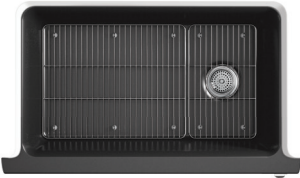

Cairn undermount single-bowl farmhouse
kitchen sink with faceted design
K-29825-CM1

Cairn® Neoroc® Kitchen Sinks
Rich Color, Rock-Solid Design

THE BOLD LOOK
OF **KOHLER**®

Cairn® Kitchen Sinks

Bring distinctive style to your kitchen with the timeless design and beautiful matte colors of Cairn kitchen sinks. Crafted of exceptionally durable Neoroc® composite material, Cairn sinks are offered in an array of colors to complement a variety of countertops. And because Neoroc is solid as a rock, you can rest assured it will stand up to years of kitchen tasks.

Durable Construction

Impact-, stain-, fade-, and heat-resistant up to 750°F

Matte Finish

A perfect complement to any countertop

Ample Space

Straight bowl walls and 9½" depth provide generous workspace

Undermount Installation

Single-bowl K-27785 **ADA**
Fits minimum 36"
base cabinet

Single-bowl K-28000
Fits minimum 30"
base cabinet

Single-bowl K-28001
Fits minimum 27"
base cabinet

Bar sink K-8223
Fits minimum 18"
base cabinet

Single-bowl K-25784,
K-25786, K-25788, K-29825
Fits minimum 36"
base cabinet

Single-bowl
K-25785, K-25787
Fits minimum 30"
base cabinet

Choose a farmhouse kitchen sink to complement your kitchen decor.
The Cairn farmhouse sink is available with four apron options.