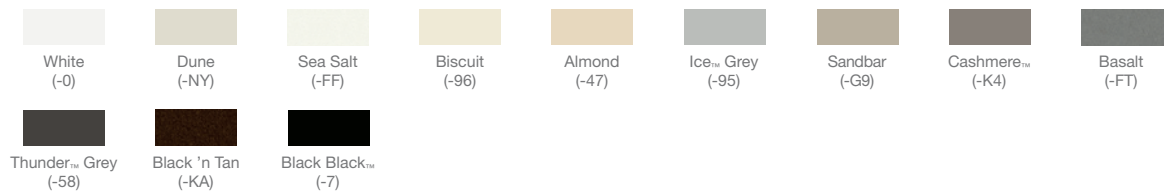

BATHROOM SINK COLORS