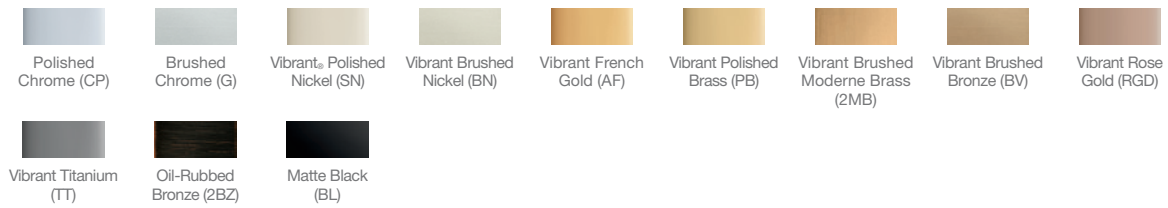

Components	Artifacts	Composed	Memoirs	Loure	Pinstripe
•	•	•		•	
•	•	•	•	•	•
•					
-CP, -BN, -BL	-CP, -SN, -BN, -BV, -2BZ	-CP, -TT	-CP, -BN, -BV	-CP, -SN, -BN	-CP, -SN, -BN

BATHROOM FAUCET FINISHES