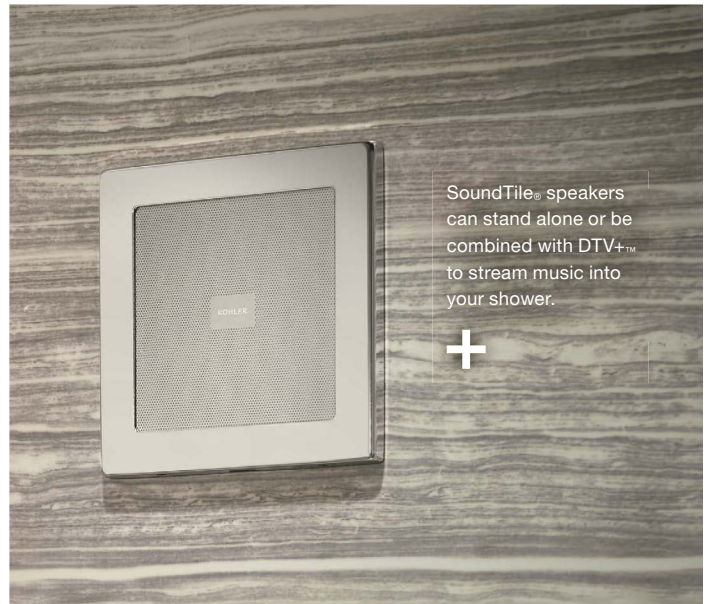

DESIGNING THE EXPERIENCE

WIRED *for experience*

Harried homeowners crossing endless items off their to-do lists are discovering an audio system in the bathroom can keep them connected and informed while they go about their daily routines. Wherever you are in your bathroom, you can relax or rev up with products that enhance the overall experience and give you streaming sound and task lighting that can all be programmatically controlled with the touch of a button.