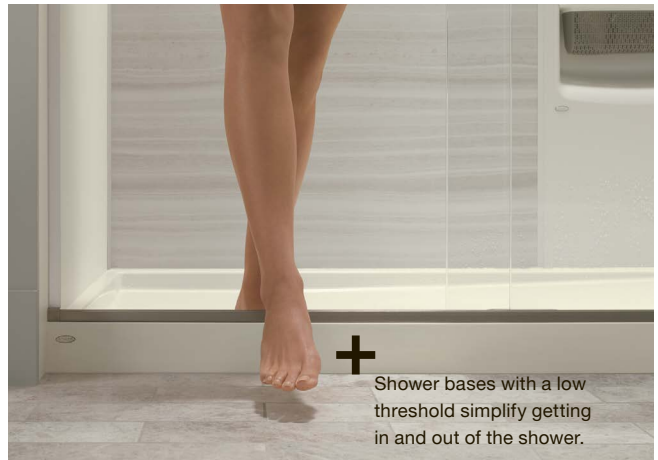

UNIVERSAL *design*

We are committed to designing products that deliver a sense of well-being, vitality and independence for individuals of all ages and abilities. From shower sprays that are exceptionally gentle on the skin to toilets that feature a more comfortable height, we offer inspiring accessibility solutions.