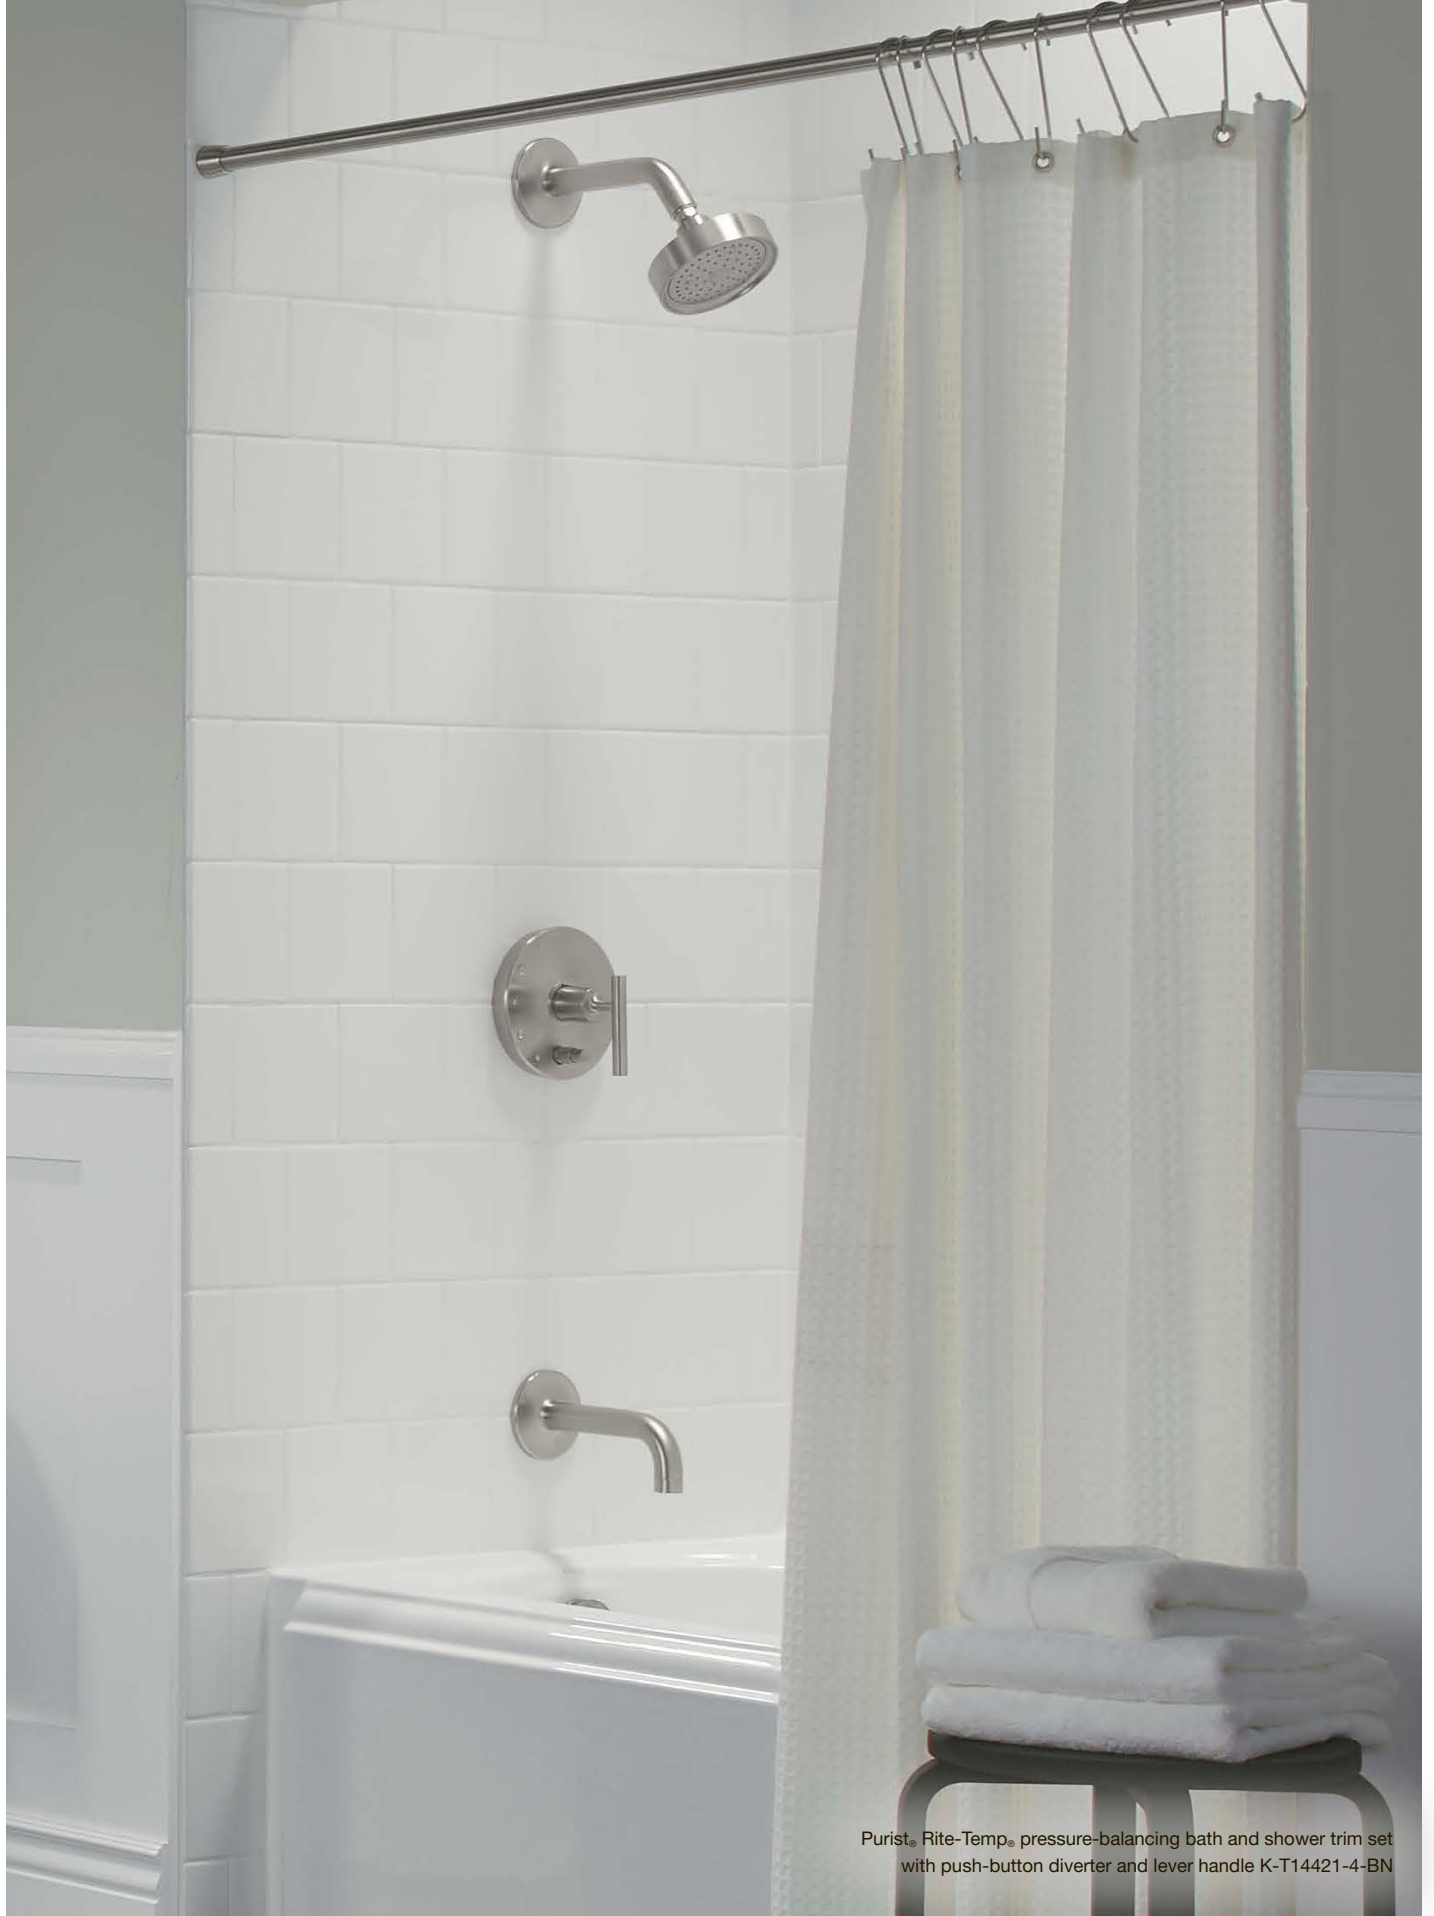

Purist® Rite-Temp® pressure-balancing bath and shower trim set with push-button diverter and lever handle K-T14421-4-BN

For more finishes, installation types and sizes, visit [KOHLER.com/TrimSets](https://www.kohler.com/TrimSets)