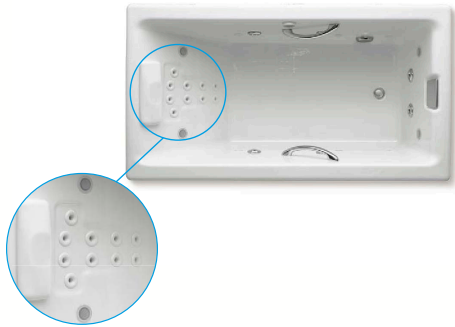

Spa/Massage Package

- An additional ten backjets, two neckjets and chromatherapy offer the complete spa experience to remove stress and tension from your neck and back
- Available on Tea-for-Two® drop-in bath with Whirlpool + Effervescence hydrotherapy combination