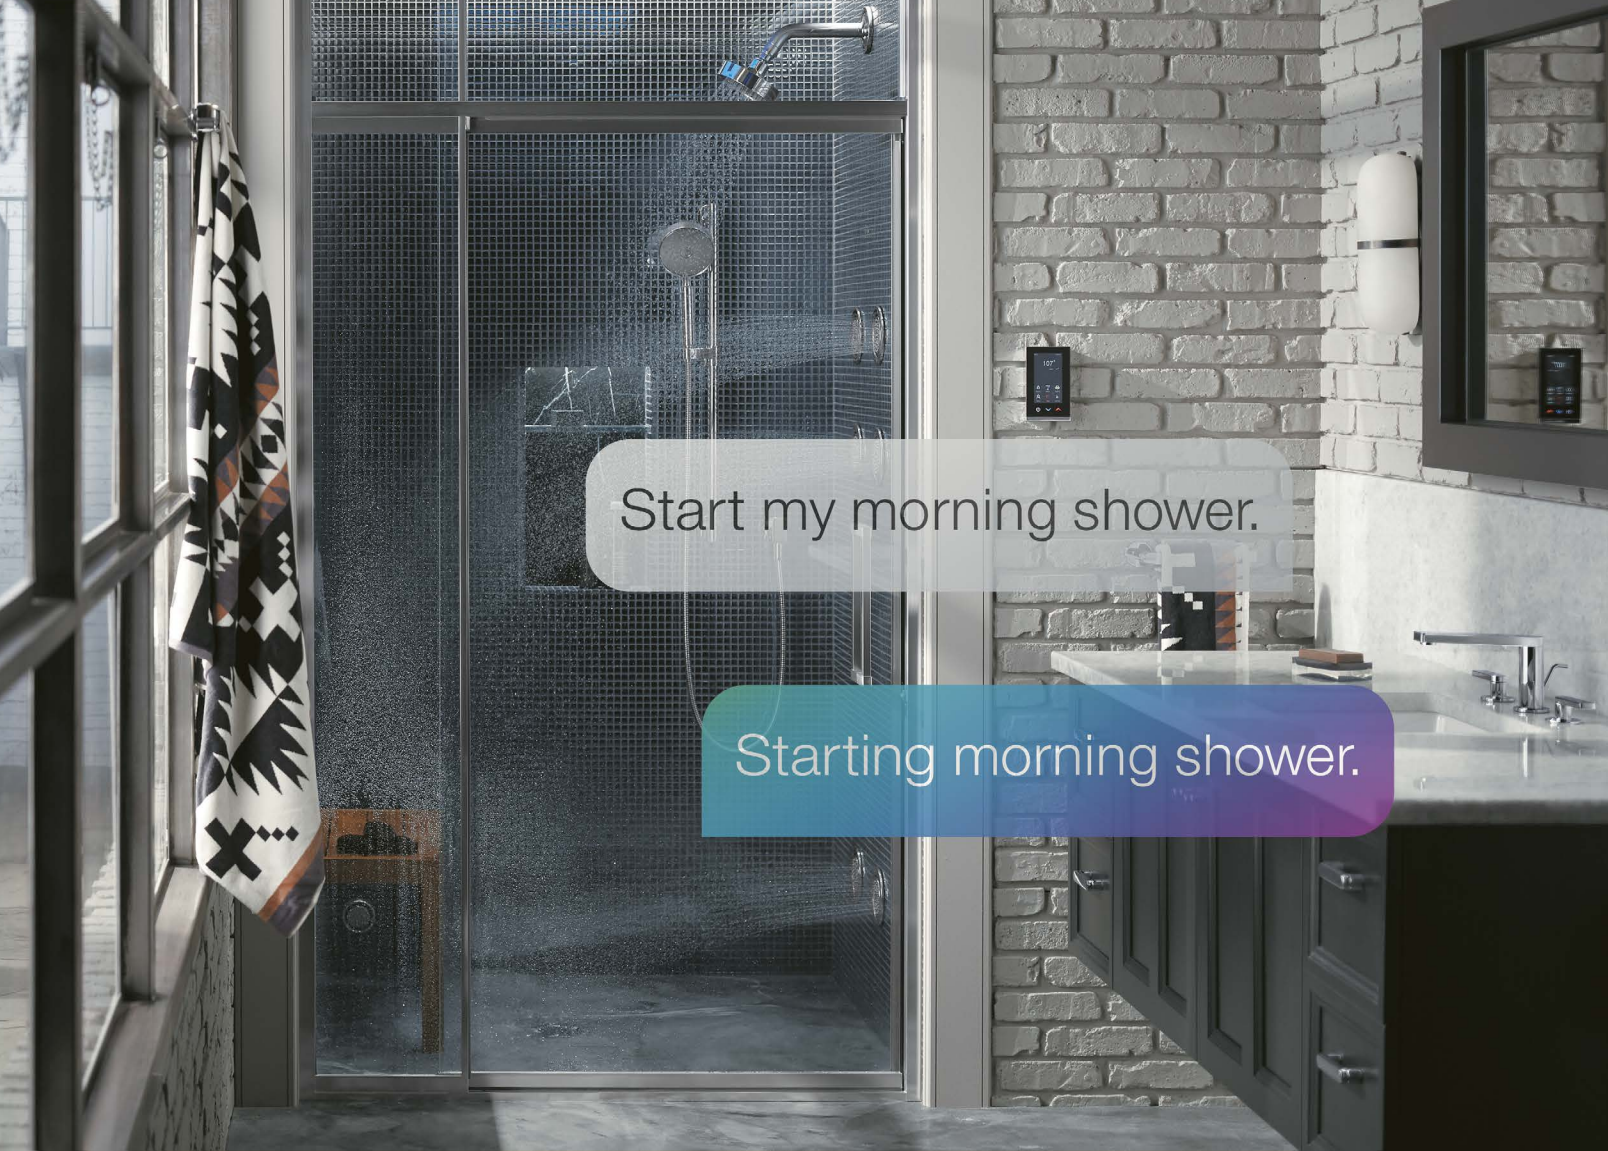

DTV PROMPT®

DTV Prompt is an easy way to bring digital showering to any bathroom. Choose two or three outlets to create one of three configurations: bath only, shower only, or a bath/shower combination. Add a stand-alone music or steam component for a richer sensory experience.

*DTV Three-Port Digital
Thermostatic Valve*

K-557-K

Start my morning shower.

Starting morning shower.

Turn steam on.

Turning steam on.

DTV+™ & DTV+ WITH KOHLER® KONNECT

DTV+ seamlessly integrates water, sound, steam and lighting elements to create true multisensory showering experiences. A touch-screen interface allows you to control and customize every facet of your showering experience. DTV+ with KOHLER Konnect™ offers a new level of convenience. Using voice-enabled technology, you can control all elements of your showering experience.