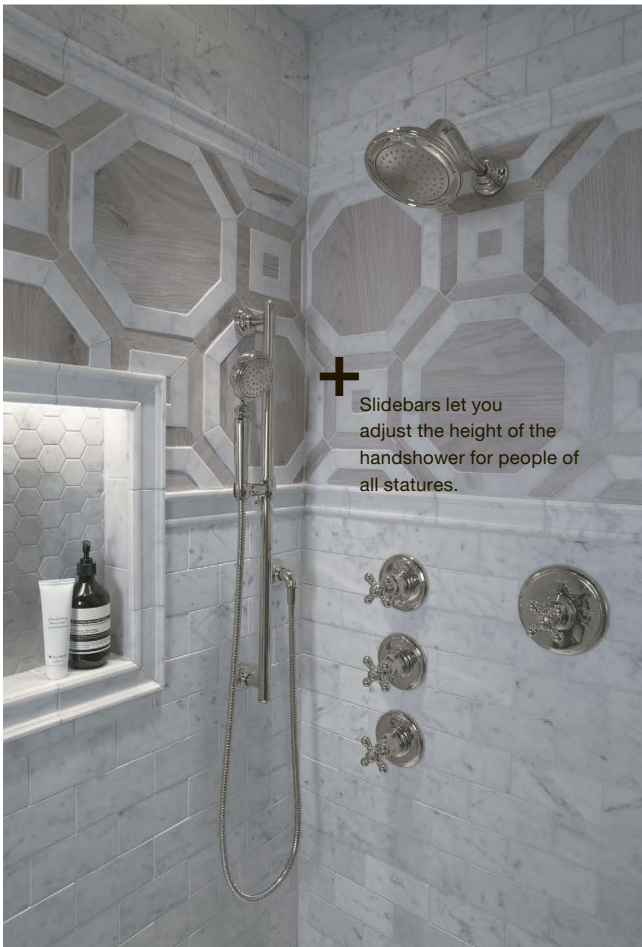

UNIVERSAL *design*

We are committed to designing products that deliver a sense of well-being, vitality and independence for individuals of all ages and abilities. From shower sprays that are exceptionally gentle on the skin to toilets that feature a more comfortable height, we offer inspiring accessibility solutions.