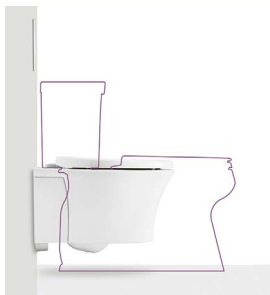

TOILET GUIDE

TOILET TYPES

Intelligent

Offering superior comfort and cleaning, intelligent toilets simply deliver a better experience, top to bottom. From heated seats and warm-water cleansing to automated flushing and more, our intelligent toilets help redefine one of life's most basic rituals.

Leading-Edge Design

Intelligent toilets feature an innovative tankless design that makes a stunning style statement.

Dynamic Cleansing

A warm-water wand, precision air dryer and a deodorizing filter provide personalized cleansing.

Personalized Comfort

Temperature, cleansing settings and more can be controlled with an intuitive touch-screen remote.

Wall-Hung

Ideal for bathrooms with a limited footprint, wall-hung toilets feature a sleek, easy-to-clean design. With a hidden in-wall tank, only the bowl and flush plate are mounted to the wall, resulting in a streamlined profile that simplifies cleaning and saves up to 12" of space over standard floor-mount toilets.