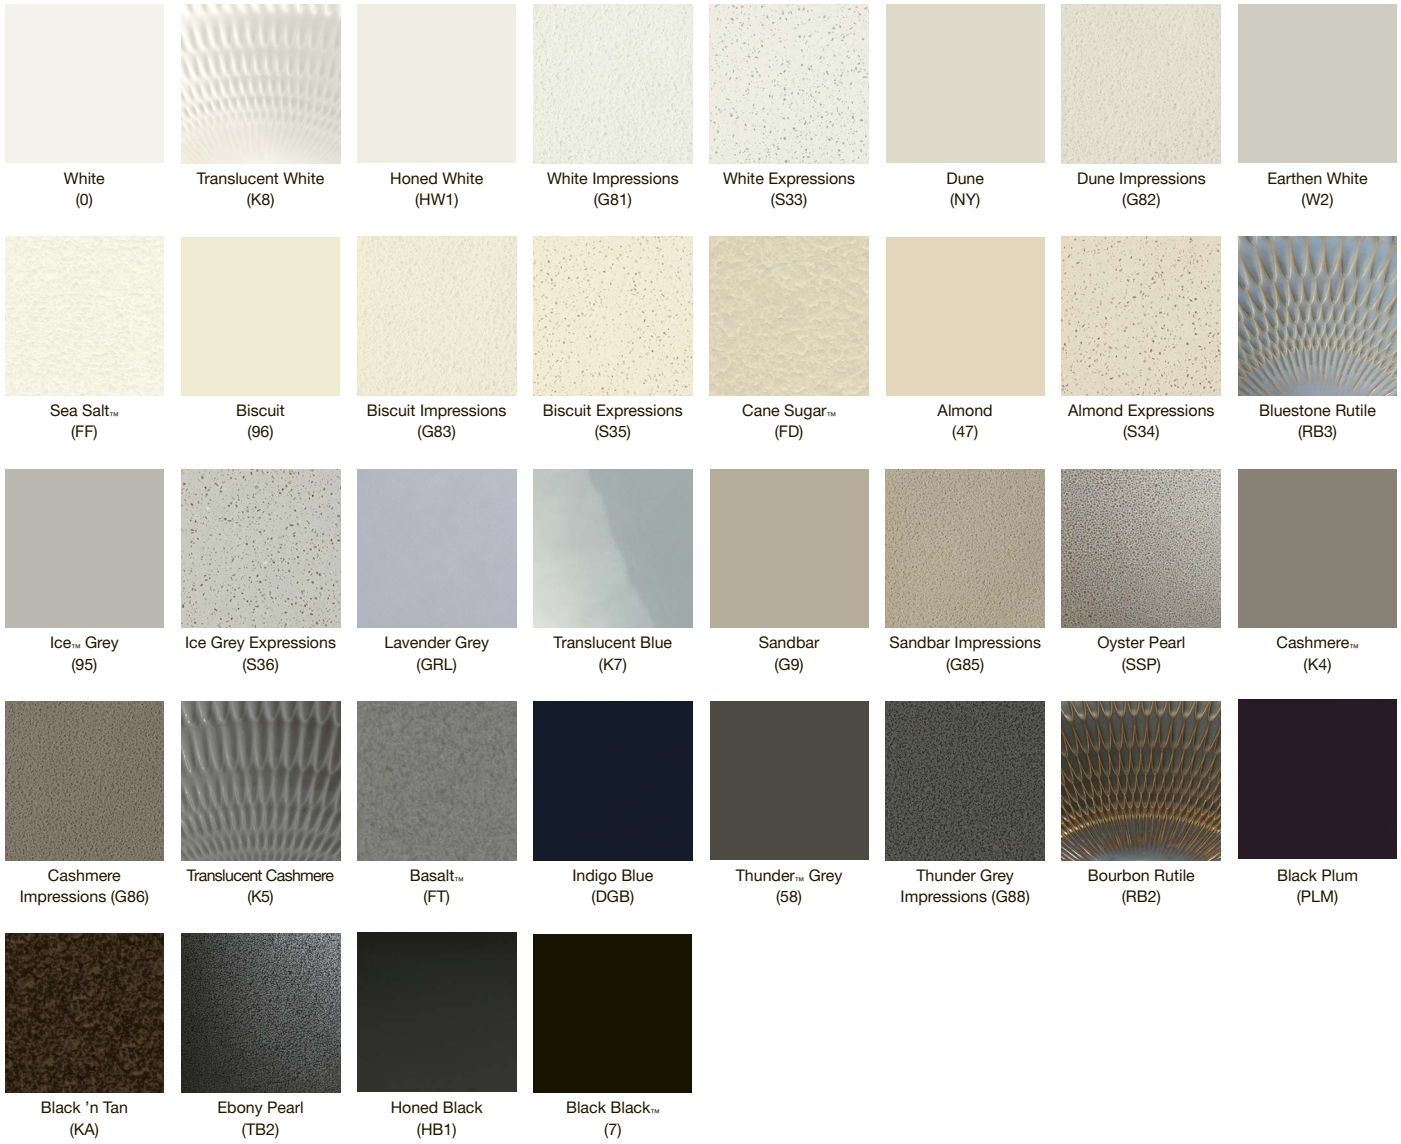

BRONZE, MARBLE & GLASS COLORS & FINISHES

White Carrara Marble
(WH)

Grey Foussana
(CS7)

Biancone
(CS6)

Grey Flannel
(K2)

Citron
(K3)

Nero Marquina
(NM)

Ice
(B11)