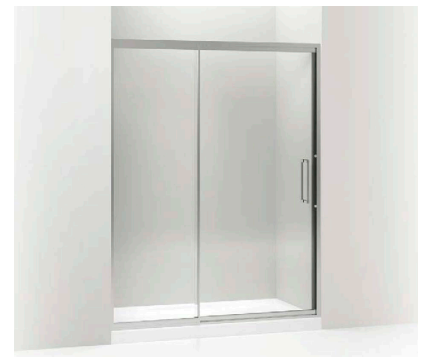

Torsion®

SLIDING SHOWER DOOR WITH RETURN PANEL

60" W x 76 7/8" H | K-706093
Also available without return panel

Levity®

SLIDING SHOWER DOOR

56 5/8"–59 5/8" W x 82" H | K-706013

Lattis®

PIVOT SHOWER DOOR