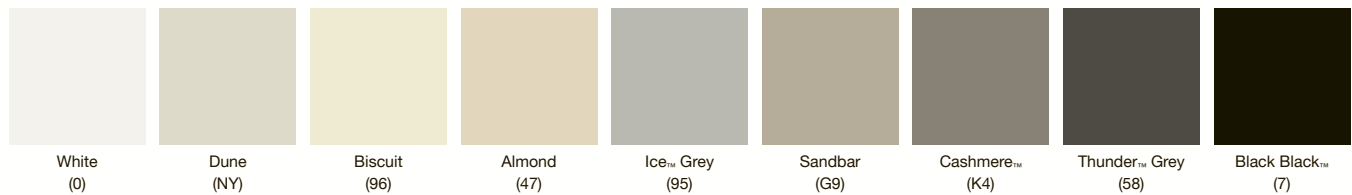

Vitreous China

Vitreous china sinks are fired to be highly durable and easy to clean. Colors match perfectly across all bathroom fixtures, whether vitreous china or enameled cast iron.