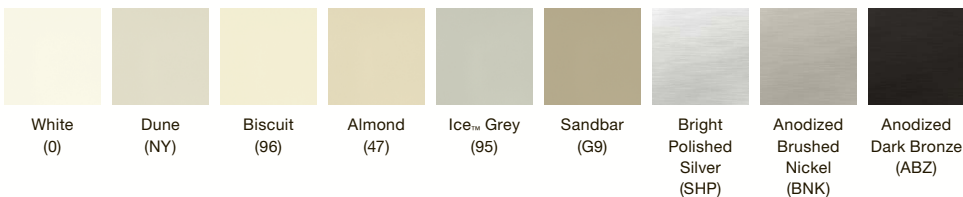

Joints & Trim Colors & Finishes

See the *Choreograph* specification guide for the full product offering or pages 198-200 for more information.