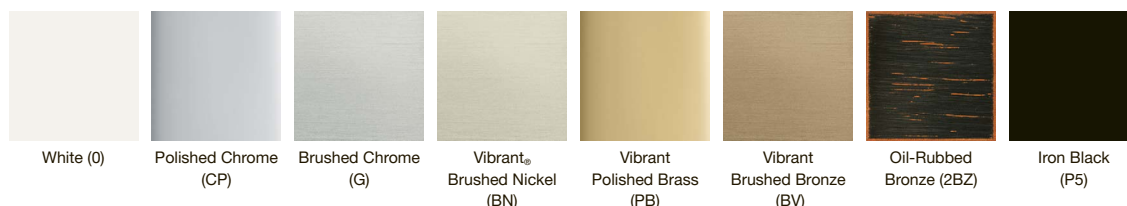

BALL & CLAW FEET FINISHES