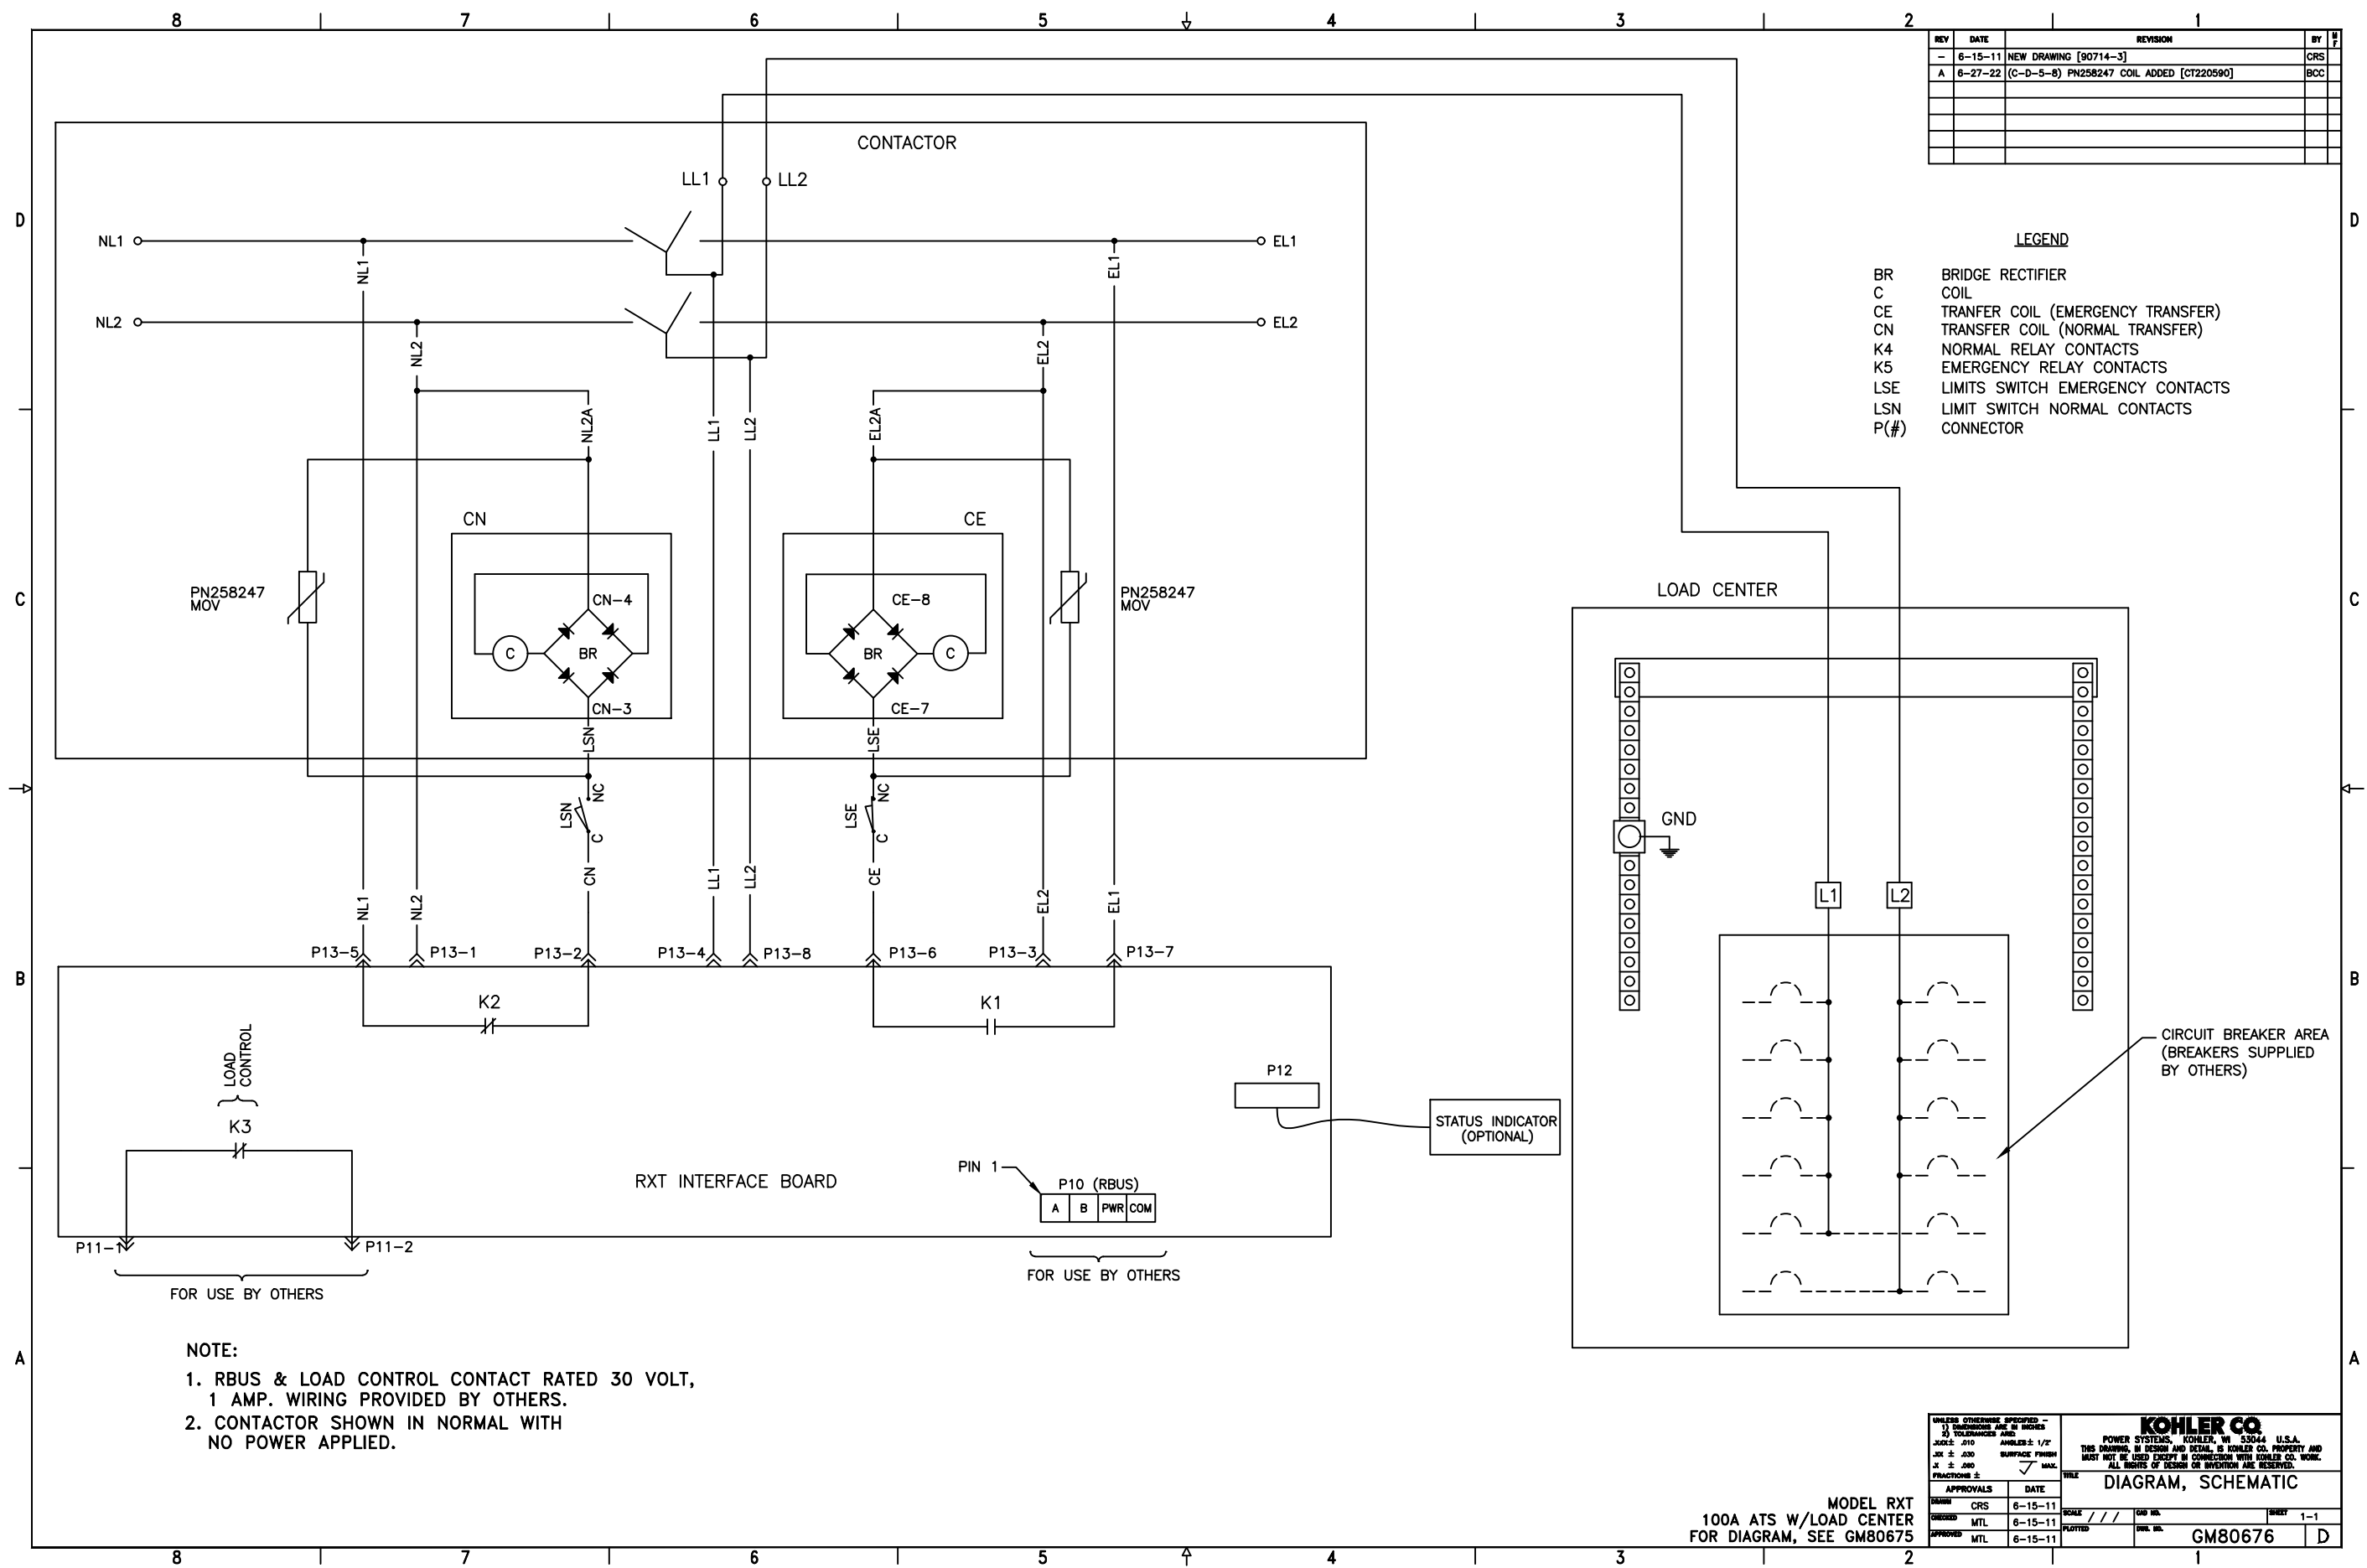

REV	DATE	REVISION	BY	#
-	6-15-11	NEW DRAWING [90714-3]	CRS	
A	6-27-22	(C-D-5-8) PN258247 COIL ADDED [CT220590]	BCC	

LEGEND

BR	BRIDGE RECTIFIER
C	COIL
CE	TRANSFER COIL (EMERGENCY TRANSFER)
CN	TRANSFER COIL (NORMAL TRANSFER)
K4	NORMAL RELAY CONTACTS
K5	EMERGENCY RELAY CONTACTS
LSE	LIMITS SWITCH EMERGENCY CONTACTS
LSN	LIMIT SWITCH NORMAL CONTACTS
P(#)	CONNECTOR

NOTE:
1. RBUS & LOAD CONTROL CONTACT RATED 30 VOLT, 1 AMP. WIRING PROVIDED BY OTHERS.
2. CONTACTOR SHOWN IN NORMAL WITH NO POWER APPLIED.

MODEL RXT
100A ATS W/LOAD CENTER
FOR DIAGRAM, SEE GM80675