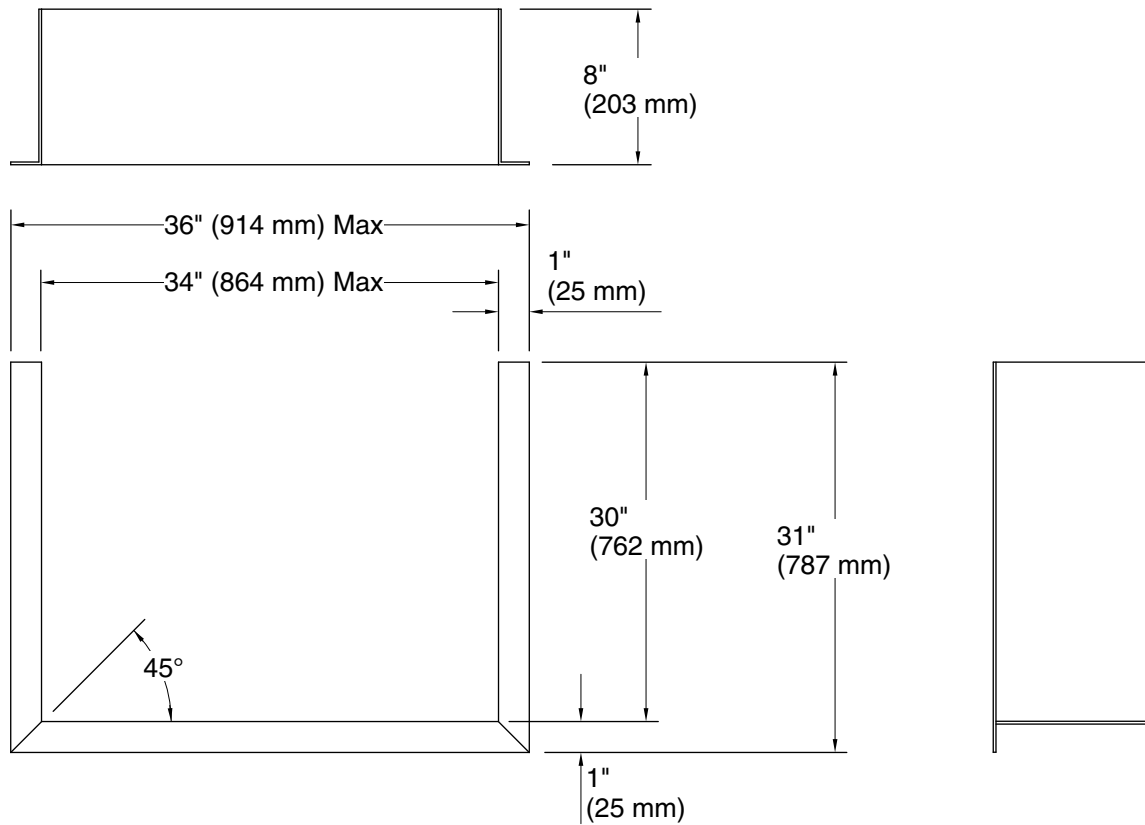

Technical Information

All product dimensions are nominal.

Material: Vinyl

Notes

Measure your actual product for roughing-in details.