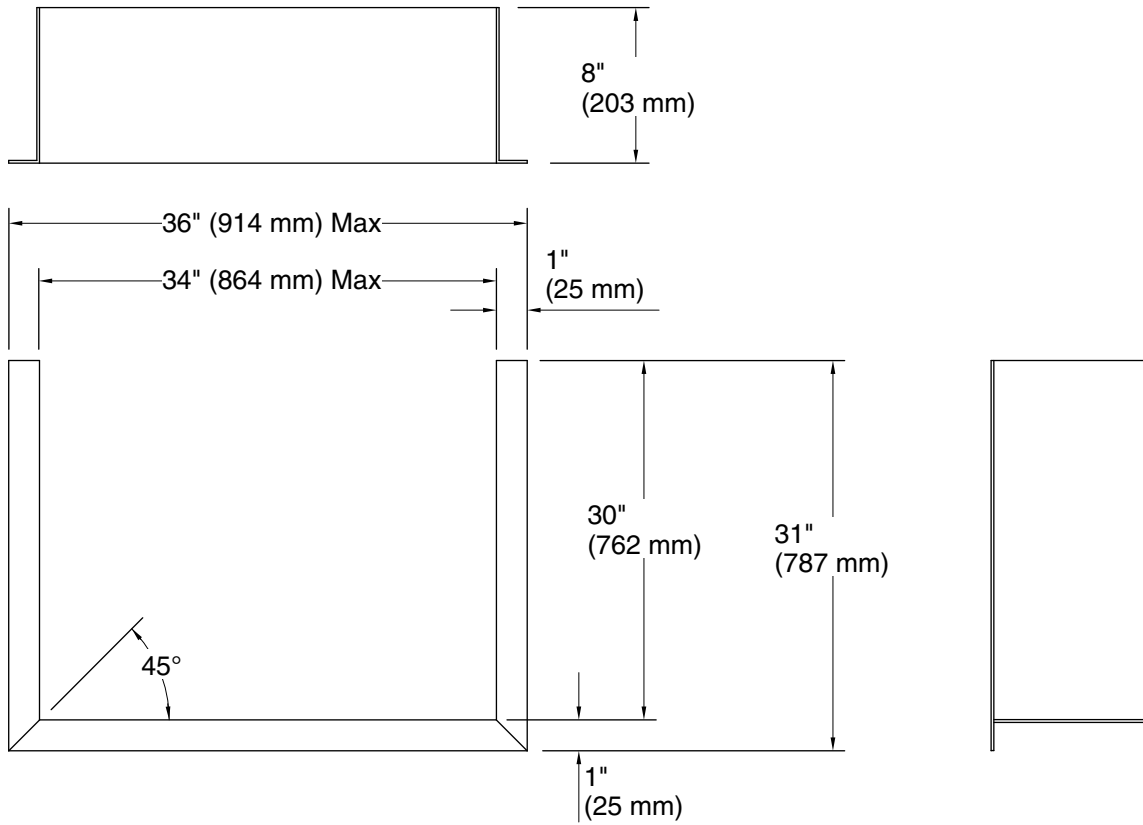

30" x 35" window trim kit  
**VA-80172**

### STERLING® Warranty - Bathing & Showering Accessories

See website for detailed warranty information.

**Technical Information**

All product dimensions are nominal.

Material: Vinyl

**Notes**

Measure your actual product for roughing-in details.