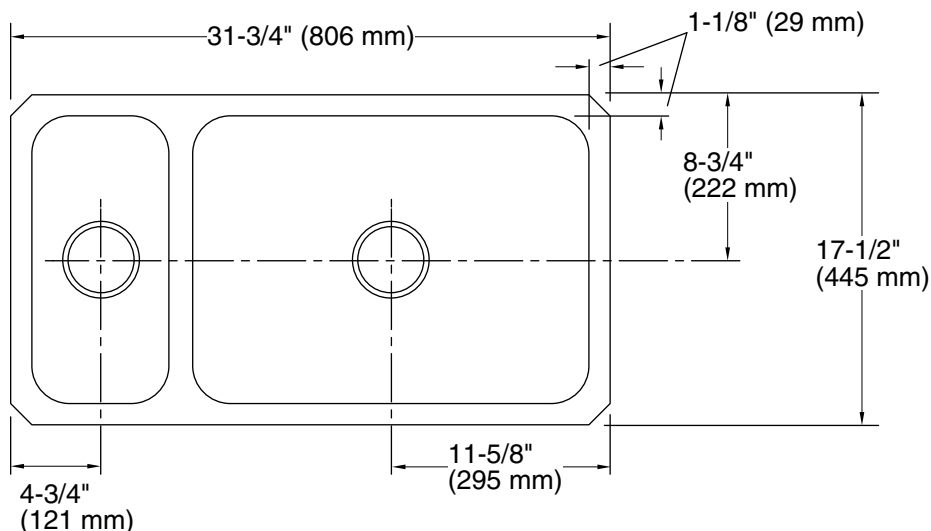

McAllister®
32-3/4" undermount double-bowl kitchen sink
UCL3322R

Features

- No faucet holes; requires wall- or counter-mount faucet
- 5" depth left bowl, 7" depth right bowl
- 3-3/4" (94 mm) drain opening
- Stainless steel with luster finish

Technical Information

All product dimensions are nominal.

- Bowl configuration: High-low
- Bowl area (Left): Length: 7-1/4" (184 mm)
Width: 15-1/4" (387 mm)
Bowl depth: 5" (127 mm)
Water depth: 5" (127 mm)
- Bowl area (Right): Length: 21" (533 mm)
Width: 15-1/4" (387 mm)
Bowl depth: 7" (178 mm)
Water depth: 7" (178 mm)
- Drain hole: 3-5/8" (92 mm)
- Template: 1154796-7, required, included