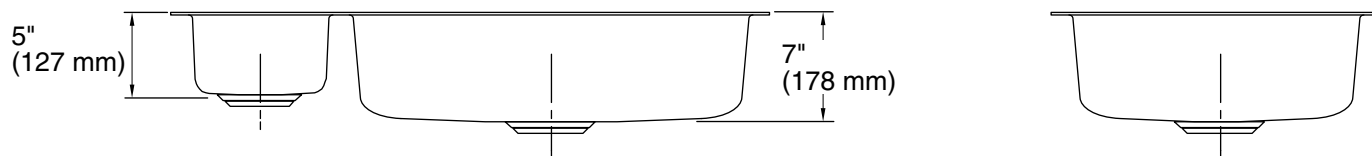

Technical Information

All product dimensions are nominal.

- Bowl configuration: High-low
- Bowl area (Left): Length: 7-1/4" (184 mm)
Width: 15-1/4" (387 mm)
Bowl depth: 5" (127 mm)
Water depth: 5" (127 mm)
- Bowl area (Right): Length: 21" (533 mm)
Width: 15-1/4" (387 mm)
Bowl depth: 7" (178 mm)
Water depth: 7" (178 mm)
- Drain hole: 3-5/8" (92 mm)
- Template: 1154796-7, required, included