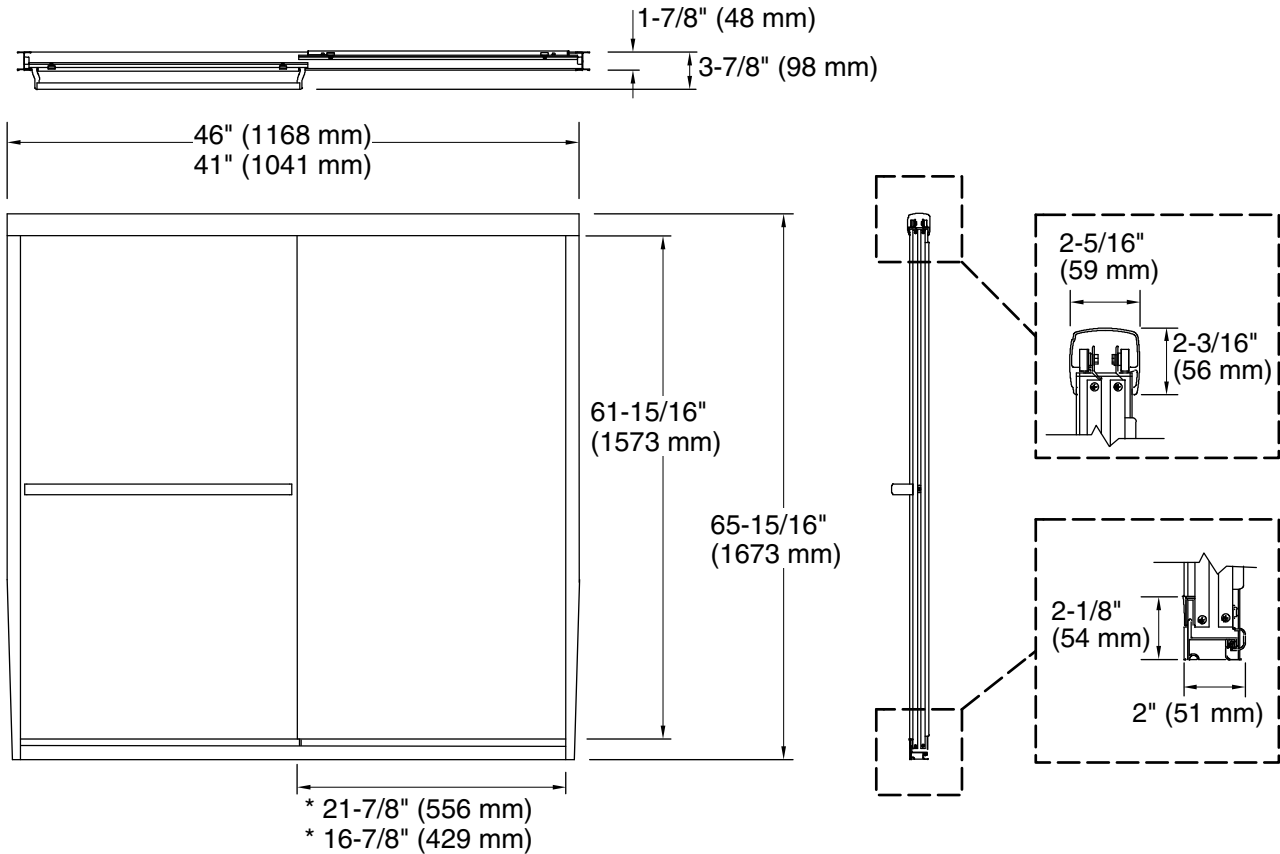

## Features

- Framed, 1/8" (3 mm) thick tempered glass
- Exterior towel bar
- Tempered glass ensures enhanced safety and durability
- Fits the STERLING® Advantage™ 48" shower only, Series 6203

## Available Glass Options

Code	Description
	Rain

**Technical Information**

All product dimensions are nominal.

- Base-To-Wall 1/2" (13 mm)
- Radius – Max:
- Shower Ledge Min 1-7/8" (47 mm)
- Flat:
- Shower Wall Min 2-5/16" (59 mm)
- Flat:

**Notes**

- Install this product according to the installation guide.
- The vertical opening should be a minimum of 67-7/16" (1713 mm) to allow for installation clearance.